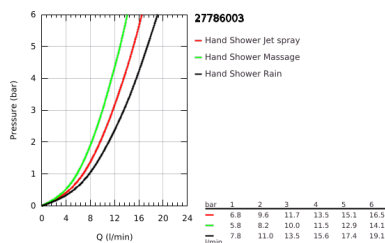

27 786 003 TEMPESTA CUBE 110 SHOWER RAIL SET 3 SPRAYS

PRODUCT DESCRIPTION

- Colour: chrome
- consisting of:
 - hand shower Tempesta Cube 110 (27 572)
 - spray patterns: Jet, Rain, Massage
 - maximum flow rate (at 3 bar): 13.5 l/min
 - shower rail, 600 mm (27 523)
 - Relaxaflex hose 1750 mm 1/2" x 1/2" (28 154)
 - GROHE SmartSwitch - easily rotate the dial to enjoy your preferred spray option
 - GROHE DreamSpray - perfect spray pattern
 - GROHE LongLife finish
- Flexible Installation - 1 adjustable bracket for existing drill holes
- adjustable rail holder (turn and glide shower holder)
- GROHE SpeedClean - effortless limescale removal
- Inner WaterGuide - inner insulation for surface protection
- ShockProof silicone ring prevents damages caused by shower falling
- min. recommended pressure 1.0 bar
- suitable for instantaneous heater
- professional edition

27 786 003 TEMPESTA CUBE 110 SHOWER RAIL SET 3 SPRAYS

SPARE PARTS, November 2021 – now

- 1: Shower bar holder (Spare part-nr. 48607000)
 - 2: Glide element (Spare part-nr. 48609000)
 - 3: Shower bar holder (Spare part-nr. 48608000)
 - 4: Dirt strainer (Spare part-nr. 0700200M)
 - 5: Compensation disc (Spare part-nr. 48543001)*
- * Optional accessories