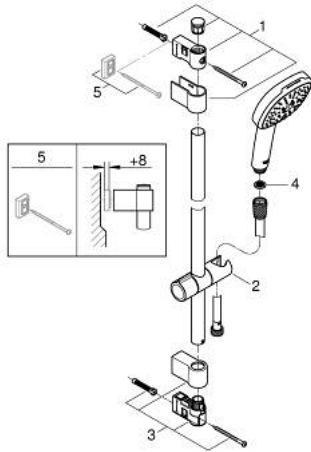

27 786 003 TEMPESTA CUBE 110 SHOWER RAIL SET 3 SPRAYS

PRODUCT DESCRIPTION

- Colour: chrome
- consisting of:
 - hand shower Tempesta Cube 110 (27 572)
 - spray patterns: Jet, Rain, Massage
 - maximum flow rate (at 3 bar): 13.5 l/min
 - shower rail, 600 mm (27 523)
 - Relaxaflex hose 1750 mm 1/2" x 1/2" (28 154)
 - GROHE SmartSwitch - easily rotate the dial to enjoy your preferred spray option
 - GROHE DreamSpray - perfect spray pattern
 - GROHE LongLife finish
- Flexible Installation - 1 adjustable bracket for existing drill holes
- adjustable rail holder (turn and glide shower holder)
- GROHE SpeedClean - effortless limescale removal
- Inner WaterGuide - inner insulation for surface protection
- ShockProof silicone ring prevents damages caused by shower falling
- min. recommended pressure 1.0 bar
- suitable for instantaneous heater
- professional edition

27 786 003 TEMPESTA CUBE 110 SHOWER RAIL SET 3 SPRAYS

SPARE PARTS, November 2021 – now

- 1: Shower bar holder (Spare part-nr. 48607000)
 - 2: Glide element (Spare part-nr. 48609000)
 - 3: Shower bar holder (Spare part-nr. 48608000)
 - 4: Dirt strainer (Spare part-nr. 0700200M)
 - 5: Compensation disc (Spare part-nr. 48543001)*
- * Optional accessories