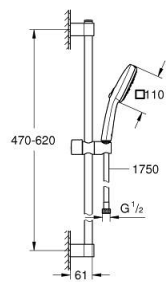

27 786 003 TEMPESTA CUBE 110 SHOWER RAIL SET 3 SPRAYS

PRODUCT DESCRIPTION

- Colour: chrome
- consisting of:
 - hand shower Tempesta Cube 110 (27 572)
 - spray patterns: Jet, Rain, Massage
 - maximum flow rate (at 3 bar): 13.5 l/min
 - shower rail, 600 mm (27 523)
 - Relaxaflex hose 1750 mm 1/2" x 1/2" (28 154)
 - GROHE SmartSwitch - easily rotate the dial to enjoy your preferred spray option
 - GROHE DreamSpray - perfect spray pattern
 - GROHE LongLife finish
- Flexible Installation - 1 adjustable bracket for existing drill holes
- adjustable rail holder (turn and glide shower holder)
- GROHE SpeedClean - effortless limescale removal
- Inner WaterGuide - inner insulation for surface protection
- ShockProof silicone ring prevents damages caused by shower falling
- min. recommended pressure 1.0 bar
- suitable for instantaneous heater
- professional edition

27 786 003 TEMPESTA CUBE 110 SHOWER RAIL SET 3 SPRAYS

SPARE PARTS, November 2021 – now

- 1: Shower bar holder (Spare part-nr. 48607000)
 - 2: Glide element (Spare part-nr. 48609000)
 - 3: Shower bar holder (Spare part-nr. 48608000)
 - 4: Dirt strainer (Spare part-nr. 0700200M)
 - 5: Compensation disc (Spare part-nr. 48543001)*
- * Optional accessories