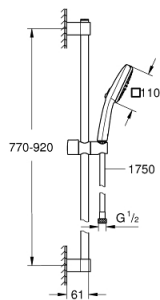

27 788 003 TEMPESTA CUBE 110 SHOWER RAIL SET 2 SPRAYS

PRODUCT DESCRIPTION

- Colour: chrome
- consisting of:
 - hand shower Tempesta Cube 110 (27 571)
 - spray patterns: Rain, Jet
 - maximum flow rate (at 3 bar): 13.5 l/min
 - shower rail, 900 mm (27 524)
 - Relaxaflex hose 1750 mm 1/2" x 1/2" (28 154)
 - GROHE SmartSwitch - easily rotate the dial to enjoy your preferred spray option
 - GROHE DreamSpray - perfect spray pattern
 - GROHE LongLife finish
 - Flexible Installation - 1 adjustable bracket for existing drill holes
 - adjustable rail holder (turn and glide shower holder)
 - GROHE SpeedClean - effortless limescale removal
 - Inner WaterGuide - inner insulation for surface protection
 - ShockProof silicone ring prevents damages caused by shower falling
 - min. recommended pressure 1.0 bar
 - suitable for instantaneous heater
 - professional edition

27 788 003 TEMPESTA CUBE 110 SHOWER RAIL SET 2 SPRAYS

SPARE PARTS, April 2020 – now

- 1: Shower bar holder (Spare part-nr. 48607000)
 - 2: Glide element (Spare part-nr. 48609000)
 - 3: Shower bar holder (Spare part-nr. 48608000)
 - 4: Dirt strainer (Spare part-nr. 0700200M)
 - 5: Compensation disc (Spare part-nr. 48543001)*
- * Optional accessories