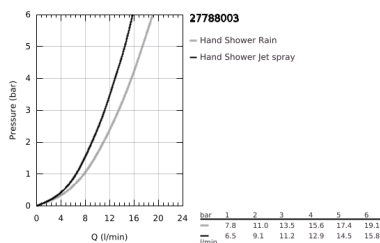

27 788 003 TEMPESTA CUBE 110 SHOWER RAIL SET 2 SPRAYS

PRODUCT DESCRIPTION

- Colour: chrome
- consisting of:
 - hand shower Tempesta Cube 110 (27 571)
 - spray patterns: Rain, Jet
 - maximum flow rate (at 3 bar): 13.5 l/min
 - shower rail, 900 mm (27 524)
 - Relaxaflex hose 1750 mm 1/2" x 1/2" (28 154)
 - GROHE SmartSwitch - easily rotate the dial to enjoy your preferred spray option
 - GROHE DreamSpray - perfect spray pattern
 - GROHE LongLife finish
 - Flexible Installation - 1 adjustable bracket for existing drill holes
 - adjustable rail holder (turn and glide shower holder)
 - GROHE SpeedClean - effortless limescale removal
 - Inner WaterGuide - inner insulation for surface protection
 - ShockProof silicone ring prevents damages caused by shower falling
 - min. recommended pressure 1.0 bar
 - suitable for instantaneous heater
 - professional edition

27 788 003 TEMPESTA CUBE 110 SHOWER RAIL SET 2 SPRAYS

SPARE PARTS, April 2020 – now

- 1: Shower bar holder (Spare part-nr. 48607000)
 - 2: Glide element (Spare part-nr. 48609000)
 - 3: Shower bar holder (Spare part-nr. 48608000)
 - 4: Dirt strainer (Spare part-nr. 0700200M)
 - 5: Compensation disc (Spare part-nr. 48543001)*
- * Optional accessories