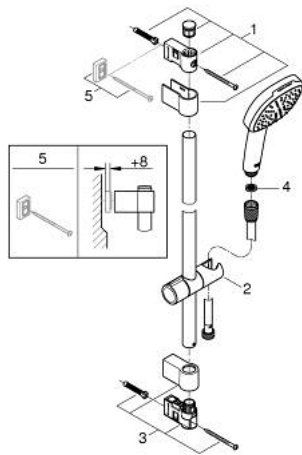

27 788 003 TEMPESTA CUBE 110 SHOWER RAIL SET 2 SPRAYS

PRODUCT DESCRIPTION

- Colour: chrome
- consisting of:
 - hand shower Tempesta Cube 110 (27 571)
 - spray patterns: Rain, Jet
 - maximum flow rate (at 3 bar): 13.5 l/min
 - shower rail, 900 mm (27 524)
 - Relaxaflex hose 1750 mm 1/2" x 1/2" (28 154)
 - GROHE SmartSwitch - easily rotate the dial to enjoy your preferred spray option
 - GROHE DreamSpray - perfect spray pattern
 - GROHE LongLife finish
 - Flexible Installation - 1 adjustable bracket for existing drill holes
 - adjustable rail holder (turn and glide shower holder)
 - GROHE SpeedClean - effortless limescale removal
 - Inner WaterGuide - inner insulation for surface protection
 - ShockProof silicone ring prevents damages caused by shower falling
 - min. recommended pressure 1.0 bar
 - suitable for instantaneous heater
 - professional edition

27 788 003 TEMPESTA CUBE 110 SHOWER RAIL SET 2 SPRAYS

SPARE PARTS, April 2020 – now

- 1: Shower bar holder (Spare part-nr. 48607000)
 - 2: Glide element (Spare part-nr. 48609000)
 - 3: Shower bar holder (Spare part-nr. 48608000)
 - 4: Dirt strainer (Spare part-nr. 0700200M)
 - 5: Compensation disc (Spare part-nr. 48543001)*
- * Optional accessories