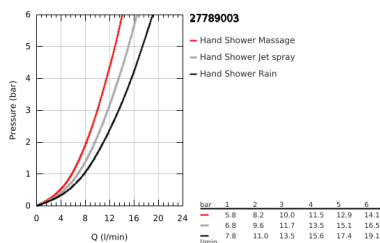

27 789 003 TEMPESTA CUBE 110 SHOWER RAIL SET 3 SPRAYS

PRODUCT DESCRIPTION

- Colour: chrome
- consisting of:
 - hand shower Tempesta Cube 110 (27 572)
 - spray patterns: Jet, Rain, Massage
 - maximum flow rate (at 3 bar): 13.5 l/min
 - shower rail, 900 mm (27 524)
 - Relaxaflex hose 1750 mm 1/2" x 1/2" (28 154)
 - GROHE SmartSwitch - easily rotate the dial to enjoy your preferred spray option
 - GROHE DreamSpray - perfect spray pattern
 - GROHE LongLife finish
 - Flexible Installation - 1 adjustable bracket for existing drill holes
 - adjustable rail holder (turn and glide shower holder)
 - GROHE SpeedClean - effortless limescale removal
 - Inner WaterGuide - inner insulation for surface protection
 - ShockProof silicone ring prevents damages caused by shower falling
 - min. recommended pressure 1.0 bar
 - suitable for instantaneous heater
 - professional edition

27 789 003 TEMPESTA CUBE 110 SHOWER RAIL SET 3 SPRAYS

SPARE PARTS, November 2021 – now

- 1: Shower bar holder (Spare part-nr. 48607000)
 - 2: Glide element (Spare part-nr. 48609000)
 - 3: Shower bar holder (Spare part-nr. 48608000)
 - 4: Dirt strainer (Spare part-nr. 0700200M)
 - 5: Compensation disc (Spare part-nr. 48543001)*
- * Optional accessories