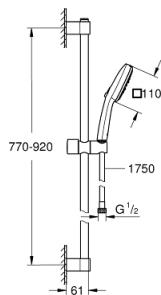

27 789 003 TEMPESTA CUBE 110 SHOWER RAIL SET 3 SPRAYS

PRODUCT DESCRIPTION

- Colour: chrome
- consisting of:
 - hand shower Tempesta Cube 110 (27 572)
 - spray patterns: Jet, Rain, Massage
 - maximum flow rate (at 3 bar): 13.5 l/min
 - shower rail, 900 mm (27 524)
 - Relaxaflex hose 1750 mm 1/2" x 1/2" (28 154)
 - GROHE SmartSwitch - easily rotate the dial to enjoy your preferred spray option
 - GROHE DreamSpray - perfect spray pattern
 - GROHE LongLife finish
 - Flexible Installation - 1 adjustable bracket for existing drill holes
 - adjustable rail holder (turn and glide shower holder)
 - GROHE SpeedClean - effortless limescale removal
 - Inner WaterGuide - inner insulation for surface protection
 - ShockProof silicone ring prevents damages caused by shower falling
 - min. recommended pressure 1.0 bar
 - suitable for instantaneous heater
 - professional edition

27 789 003 TEMPESTA CUBE 110 SHOWER RAIL SET 3 SPRAYS

SPARE PARTS, November 2021 – now

- 1: Shower bar holder (Spare part-nr. 48607000)
 - 2: Glide element (Spare part-nr. 48609000)
 - 3: Shower bar holder (Spare part-nr. 48608000)
 - 4: Dirt strainer (Spare part-nr. 0700200M)
 - 5: Compensation disc (Spare part-nr. 48543001)*
- * Optional accessories