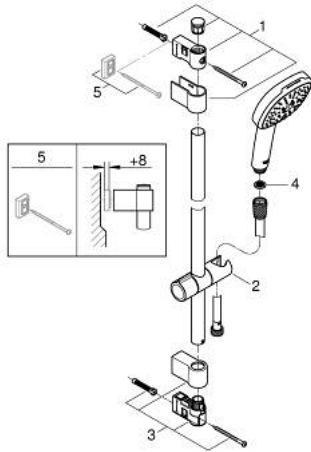

27 789 003 TEMPESTA CUBE 110 SHOWER RAIL SET 3 SPRAYS

PRODUCT DESCRIPTION

- Colour: chrome
- consisting of:
 - hand shower Tempesta Cube 110 (27 572)
 - spray patterns: Jet, Rain, Massage
 - maximum flow rate (at 3 bar): 13.5 l/min
 - shower rail, 900 mm (27 524)
 - Relaxaflex hose 1750 mm 1/2" x 1/2" (28 154)
 - GROHE SmartSwitch - easily rotate the dial to enjoy your preferred spray option
 - GROHE DreamSpray - perfect spray pattern
 - GROHE LongLife finish
 - Flexible Installation - 1 adjustable bracket for existing drill holes
 - adjustable rail holder (turn and glide shower holder)
 - GROHE SpeedClean - effortless limescale removal
 - Inner WaterGuide - inner insulation for surface protection
 - ShockProof silicone ring prevents damages caused by shower falling
 - min. recommended pressure 1.0 bar
 - suitable for instantaneous heater
 - professional edition

27 789 003 TEMPESTA CUBE 110 SHOWER RAIL SET 3 SPRAYS

SPARE PARTS, November 2021 – now

- 1: Shower bar holder (Spare part-nr. 48607000)
 - 2: Glide element (Spare part-nr. 48609000)
 - 3: Shower bar holder (Spare part-nr. 48608000)
 - 4: Dirt strainer (Spare part-nr. 0700200M)
 - 5: Compensation disc (Spare part-nr. 48543001)*
- * Optional accessories