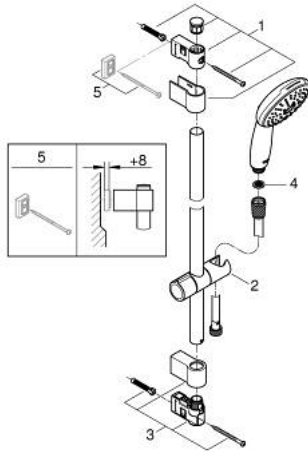

27 794 003 TEMPESTA 110 SHOWER RAIL SET 3 SPRAYS (RAIN, JET, MASSAGE)

PRODUCT DESCRIPTION

- Colour: chrome
- consisting of:
 - hand shower Tempesta 110 (28 261)
 - maximum flow rate (at 3 bar): 13.5 l/min
 - shower rail, 600 mm (27 523)
 - Relaxflex hose 1750 mm 1/2" x 1/2" (28 154)
- GROHE SmartSwitch - easily rotate the dial to enjoy your preferred spray option
- GROHE DreamSpray - perfect spray pattern
- GROHE LongLife finish
- Flexible Installation - 1 adjustable bracket for existing drill holes
- adjustable rail holder (turn and glide shower holder)
- GROHE SpeedClean - effortless limescale removal
- Inner WaterGuide - inner insulation for surface protection
- ShockProof silicone ring prevents damages caused by shower falling
- min. recommended pressure 1.0 bar
- suitable for instantaneous heater
- professional edition

27 794 003 TEMPESTA 110 SHOWER RAIL SET 3 SPRAYS (RAIN, JET, MASSAGE)

SPARE PARTS, April 2020 – now

- 1: Shower bar holder (Spare part-nr. 48607000)
 - 2: Glide element (Spare part-nr. 48609000)
 - 3: Shower bar holder (Spare part-nr. 48608000)
 - 4: Dirt strainer (Spare part-nr. 0700200M)
 - 5: Compensation disc (Spare part-nr. 48543001)*
- * Optional accessories