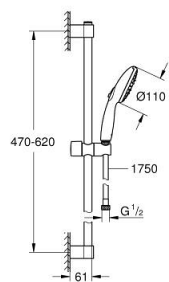

27 794 003 TEMPESTA 110 SHOWER RAIL SET 3 SPRAYS (RAIN, JET, MASSAGE)

PRODUCT DESCRIPTION

- Colour: chrome
- consisting of:
 - hand shower Tempesta 110 (28 261)
 - maximum flow rate (at 3 bar): 13.5 l/min
 - shower rail, 600 mm (27 523)
 - Relaxflex hose 1750 mm 1/2" x 1/2" (28 154)
- GROHE SmartSwitch - easily rotate the dial to enjoy your preferred spray option
- GROHE DreamSpray - perfect spray pattern
- GROHE LongLife finish
- Flexible Installation - 1 adjustable bracket for existing drill holes
- adjustable rail holder (turn and glide shower holder)
- GROHE SpeedClean - effortless limescale removal
- Inner WaterGuide - inner insulation for surface protection
- ShockProof silicone ring prevents damages caused by shower falling
- min. recommended pressure 1.0 bar
- suitable for instantaneous heater
- professional edition

27 794 003 TEMPESTA 110 SHOWER RAIL SET 3 SPRAYS (RAIN, JET, MASSAGE)

SPARE PARTS, April 2020 – now

- 1: Shower bar holder (Spare part-nr. 48607000)
 - 2: Glide element (Spare part-nr. 48609000)
 - 3: Shower bar holder (Spare part-nr. 48608000)
 - 4: Dirt strainer (Spare part-nr. 0700200M)
 - 5: Compensation disc (Spare part-nr. 48543001)*
- * Optional accessories