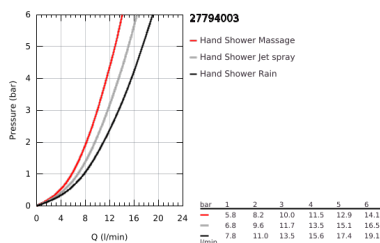

27 794 003 TEMPESTA 110 SHOWER RAIL SET 3 SPRAYS (RAIN, JET, MASSAGE)

PRODUCT DESCRIPTION

- Colour: chrome
- consisting of:
 - hand shower Tempesta 110 (28 261)
 - maximum flow rate (at 3 bar): 13.5 l/min
 - shower rail, 600 mm (27 523)
 - Relaxflex hose 1750 mm 1/2" x 1/2" (28 154)
- GROHE SmartSwitch - easily rotate the dial to enjoy your preferred spray option
- GROHE DreamSpray - perfect spray pattern
- GROHE LongLife finish
- Flexible Installation - 1 adjustable bracket for existing drill holes
- adjustable rail holder (turn and glide shower holder)
- GROHE SpeedClean - effortless limescale removal
- Inner WaterGuide - inner insulation for surface protection
- ShockProof silicone ring prevents damages caused by shower falling
- min. recommended pressure 1.0 bar
- suitable for instantaneous heater
- professional edition

27 794 003 TEMPESTA 110 SHOWER RAIL SET 3 SPRAYS (RAIN, JET, MASSAGE)

SPARE PARTS, April 2020 – now

- 1: Shower bar holder (Spare part-nr. 48607000)
 - 2: Glide element (Spare part-nr. 48609000)
 - 3: Shower bar holder (Spare part-nr. 48608000)
 - 4: Dirt strainer (Spare part-nr. 0700200M)
 - 5: Compensation disc (Spare part-nr. 48543001)*
- * Optional accessories