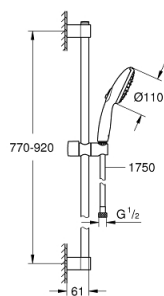

## 27 796 003 TEMPESTA 110 SHOWER RAIL SET 3 SPRAYS (RAIN, JET, MASSAGE)

### PRODUCT DESCRIPTION

- Colour: chrome
- consisting of:
  - hand shower Tempesta 110 (28 261)
  - maximum flow rate (at 3 bar): 13.5 l/min
  - shower rail, 900 mm (27 524)
  - Relaxflex hose 1750 mm 1/2" x 1/2" (28 154)
- GROHE SmartSwitch - easily rotate the dial to enjoy your preferred spray option
- GROHE DreamSpray - perfect spray pattern
- GROHE LongLife finish
- Flexible Installation - 1 adjustable bracket for existing drill holes
- adjustable rail holder (turn and glide shower holder)
- GROHE SpeedClean - effortless limescale removal
- Inner WaterGuide - inner insulation for surface protection
- ShockProof silicone ring prevents damages caused by shower falling
- min. recommended pressure 1.0 bar
- suitable for instantaneous heater
- professional edition

### SPARE PARTS, April 2020 – now

- 1: Shower bar holder (Spare part-nr. 48607000)
  - 2: Glide element (Spare part-nr. 48609000)
  - 3: Shower bar holder (Spare part-nr. 48608000)
  - 4: Dirt strainer (Spare part-nr. 0700200M)
  - 5: Compensation disc (Spare part-nr. 48543001)\*
- \* Optional accessories