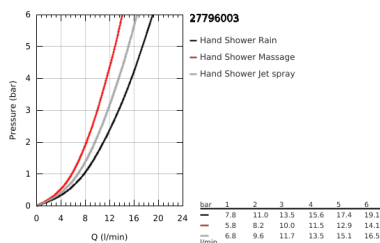

## 27 796 003 TEMPESTA 110 SHOWER RAIL SET 3 SPRAYS (RAIN, JET, MASSAGE)

### PRODUCT DESCRIPTION

- Colour: chrome
- consisting of:
  - hand shower Tempesta 110 (28 261)
  - maximum flow rate (at 3 bar): 13.5 l/min
  - shower rail, 900 mm (27 524)
  - Relaxflex hose 1750 mm 1/2" x 1/2" (28 154)
- GROHE SmartSwitch - easily rotate the dial to enjoy your preferred spray option
- GROHE DreamSpray - perfect spray pattern
- GROHE LongLife finish
- Flexible Installation - 1 adjustable bracket for existing drill holes
- adjustable rail holder (turn and glide shower holder)
- GROHE SpeedClean - effortless limescale removal
- Inner WaterGuide - inner insulation for surface protection
- ShockProof silicone ring prevents damages caused by shower falling
- min. recommended pressure 1.0 bar
- suitable for instantaneous heater
- professional edition