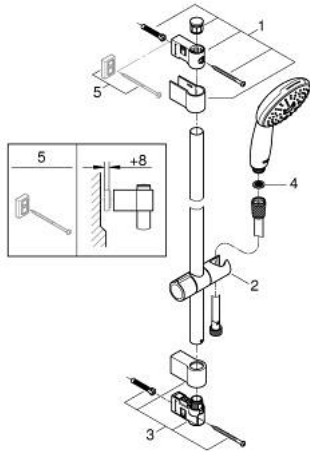

## 27 796 003 TEMPESTA 110 SHOWER RAIL SET 3 SPRAYS (RAIN, JET, MASSAGE)

### PRODUCT DESCRIPTION

- Colour: chrome
- consisting of:
  - hand shower Tempesta 110 (28 261)
  - maximum flow rate (at 3 bar): 13.5 l/min
  - shower rail, 900 mm (27 524)
  - Relaxflex hose 1750 mm 1/2" x 1/2" (28 154)
- GROHE SmartSwitch - easily rotate the dial to enjoy your preferred spray option
- GROHE DreamSpray - perfect spray pattern
- GROHE LongLife finish
- Flexible Installation - 1 adjustable bracket for existing drill holes
- adjustable rail holder (turn and glide shower holder)
- GROHE SpeedClean - effortless limescale removal
- Inner WaterGuide - inner insulation for surface protection
- ShockProof silicone ring prevents damages caused by shower falling
- min. recommended pressure 1.0 bar
- suitable for instantaneous heater
- professional edition

### SPARE PARTS, April 2020 – now

- 1: Shower bar holder (Spare part-nr. 48607000)
  - 2: Glide element (Spare part-nr. 48609000)
  - 3: Shower bar holder (Spare part-nr. 48608000)
  - 4: Dirt strainer (Spare part-nr. 0700200M)
  - 5: Compensation disc (Spare part-nr. 48543001)\*
- \* Optional accessories