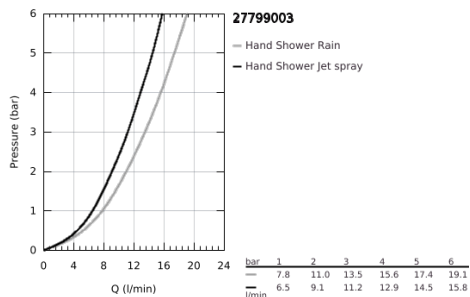

## 27 799 003 TEMPESTA 110 WALL HOLDER SET 2 SPRAYS (RAIN, JET)

### PRODUCT DESCRIPTION

- Colour: chrome
- consisting of:
  - hand shower Tempesta 110 (27 597)
  - maximum flow rate (at 3 bar): 13.5 l/min
  - wall shower holder Tempesta, non-adjustable (28 605)
  - Relaxaflex hose 1250 mm 1/2" x 1/2" (28 150)
- GROHE SmartSwitch - easily rotate the dial to enjoy your preferred spray option
- GROHE DreamSpray - perfect spray pattern
- GROHE LongLife finish
- GROHE SpeedClean - effortless limescale removal
- Inner WaterGuide - inner insulation for surface protection
- ShockProof silicone ring prevents damages caused by shower falling
- min. recommended pressure 1.0 bar
- suitable for instantaneous heater
- professional edition