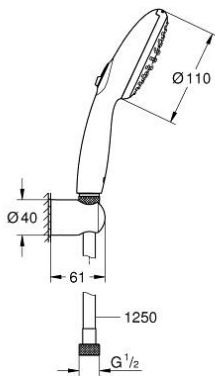

## 27 799 003 TEMPESTA 110 WALL HOLDER SET 2 SPRAYS (RAIN, JET)

### PRODUCT DESCRIPTION

- Colour: chrome
- consisting of:
  - hand shower Tempesta 110 (27 597)
  - maximum flow rate (at 3 bar): 13.5 l/min
  - wall shower holder Tempesta, non-adjustable (28 605)
  - Relaxaflex hose 1250 mm 1/2" x 1/2" (28 150)
- GROHE SmartSwitch - easily rotate the dial to enjoy your preferred spray option
- GROHE DreamSpray - perfect spray pattern
- GROHE LongLife finish
- GROHE SpeedClean - effortless limescale removal
- Inner WaterGuide - inner insulation for surface protection
- ShockProof silicone ring prevents damages caused by shower falling
- min. recommended pressure 1.0 bar
- suitable for instantaneous heater
- professional edition

27 799 003 **TEMPESTA 110 WALL HOLDER SET 2 SPRAYS (RAIN, JET)**

**SPARE PARTS**, April 2020 – now

1: Dirt strainer (Spare part-nr. 0700200M)