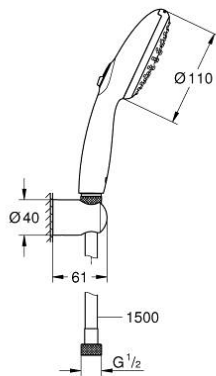

27 803 30E TEMPESTA 110 WALL HOLDER SET 2 SPRAYS (RAIN, JET)

PRODUCT DESCRIPTION

- Colour: chrome
- consisting of:
 - hand shower Tempesta 110 (27 597)
 - maximum flow rate (at 3 bar): 5.6 l/min
 - wall shower holder Tempesta, non-adjustable (28 605)
 - shower hose Relaxaflex 1500 mm 1/2" x 1/2" (28 151)
- GROHE SmartSwitch - easily rotate the dial to enjoy your preferred spray option
- GROHE DreamSpray - perfect spray pattern
- GROHE LongLife finish
- GROHE SpeedClean - effortless limescale removal
- Inner WaterGuide - inner insulation for surface protection
- ShockProof silicone ring prevents damages caused by shower falling
- min. recommended pressure 1.0 bar
- suitable for instantaneous heater
- professional edition

27 803 30E TEMPESTA 110 WALL HOLDER SET 2 SPRAYS (RAIN, JET)

SPARE PARTS, April 2020 – now

1: Dirt strainer (Spare part-nr. 0700200M)