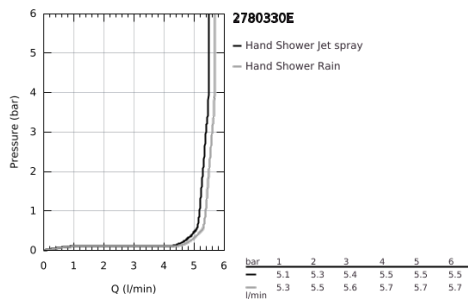

27 803 30E TEMPESTA 110 WALL HOLDER SET 2 SPRAYS (RAIN, JET)

PRODUCT DESCRIPTION

- Colour: chrome
- consisting of:
 - hand shower Tempesta 110 (27 597)
 - maximum flow rate (at 3 bar): 5.6 l/min
 - wall shower holder Tempesta, non-adjustable (28 605)
 - shower hose Relaxaflex 1500 mm 1/2" x 1/2" (28 151)
- GROHE SmartSwitch - easily rotate the dial to enjoy your preferred spray option
- GROHE DreamSpray - perfect spray pattern
- GROHE LongLife finish
- GROHE SpeedClean - effortless limescale removal
- Inner WaterGuide - inner insulation for surface protection
- ShockProof silicone ring prevents damages caused by shower falling
- min. recommended pressure 1.0 bar
- suitable for instantaneous heater
- professional edition