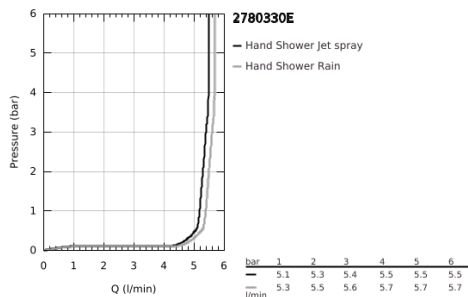

27 803 30E TEMPESTA 110 WALL HOLDER SET 2 SPRAYS (RAIN, JET)

PRODUCT DESCRIPTION

- Colour: chrome
- consisting of:
 - hand shower Tempesta 110 (27 597)
 - maximum flow rate (at 3 bar): 5.6 l/min
 - wall shower holder Tempesta, non-adjustable (28 605)
 - shower hose Relaxaflex 1500 mm 1/2" x 1/2" (28 151)
- GROHE EcoJoy - extra efficient water usage, perfect flow
- GROHE SmartSwitch - easily rotate the dial to enjoy your preferred spray option
- GROHE DreamSpray - perfect spray pattern
- GROHE LongLife finish
- GROHE SpeedClean - effortless limescale removal
- Inner WaterGuide - inner insulation for surface protection
- ShockProof silicone ring prevents damages caused by shower falling
- min. recommended pressure 1.0 bar
- suitable for instantaneous heater
- professional edition