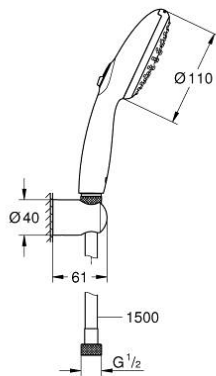

27 803 30E TEMPESTA 110 WALL HOLDER SET 2 SPRAYS (RAIN, JET)

PRODUCT DESCRIPTION

- Colour: chrome
- consisting of:
 - hand shower Tempesta 110 (27 597)
 - maximum flow rate (at 3 bar): 5.6 l/min
 - wall shower holder Tempesta, non-adjustable (28 605)
 - shower hose Relaxaflex 1500 mm 1/2" x 1/2" (28 151)
- GROHE EcoJoy - extra efficient water usage, perfect flow
- GROHE SmartSwitch - easily rotate the dial to enjoy your preferred spray option
- GROHE DreamSpray - perfect spray pattern
- GROHE LongLife finish
- GROHE SpeedClean - effortless limescale removal
- Inner WaterGuide - inner insulation for surface protection
- ShockProof silicone ring prevents damages caused by shower falling
- min. recommended pressure 1.0 bar
- suitable for instantaneous heater
- professional edition

27 803 30E TEMPESTA 110 WALL HOLDER SET 2 SPRAYS (RAIN, JET)

SPARE PARTS, April 2020 – now

1: Dirt strainer (Spare part-nr. 0700200M)