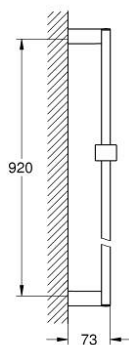

27 841 000 **EUPHORIA CUBE SHOWER RAIL, 900 MM**

PRODUCT DESCRIPTION

- Colour: chrome
- with wall holders, glide element and swivel holder
- GROHE LongLife finish

27 841 000 EUPHORIA CUBE SHOWER RAIL, 900 MM

SPARE PARTS, June 2011 – now

- 1: Glide element (Spare part-nr. 48180000)
 - 2: Shower bar holder (Spare part-nr. 48179000)
 - 3: Compensation disc (Spare part-nr. 27845000)*
- * Optional accessories