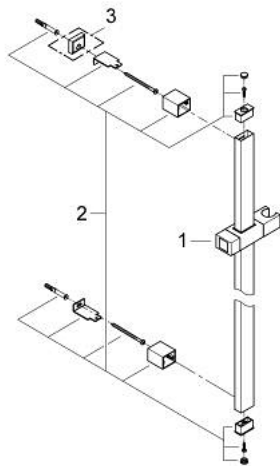

27 841 000 **EUPHORIA CUBE SHOWER RAIL, 900 MM**

PRODUCT DESCRIPTION

- Colour: chrome
- with wall holders, glide element and swivel holder
- GROHE LongLife finish

27 841 000 EUPHORIA CUBE SHOWER RAIL, 900 MM

SPARE PARTS, June 2011 – now

- 1: Glide element (Spare part-nr. 48180000)
 - 2: Shower bar holder (Spare part-nr. 48179000)
 - 3: Compensation disc (Spare part-nr. 27845000)*
- * Optional accessories