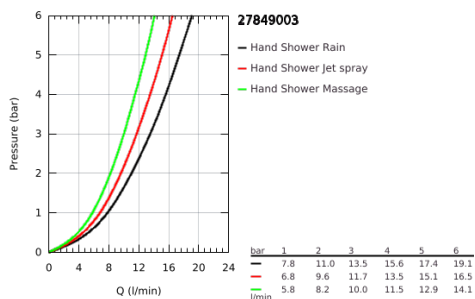

27 849 003 TEMPESTA 110 WALL HOLDER SET 3 SPRAYS (RAIN, JET, MASSAGE)

PRODUCT DESCRIPTION

- Colour: chrome
- consisting of:
 - hand shower Tempesta 110 (28 261)
 - maximum flow rate (at 3 bar): 13.5 l/min
 - wall shower holder Tempesta, non-adjustable (28 605)
 - Relaxaflex hose 1750 mm 1/2" x 1/2" (28 154)
- GROHE SmartSwitch - easily rotate the dial to enjoy your preferred spray option
- GROHE DreamSpray - perfect spray pattern
- GROHE LongLife finish
- GROHE SpeedClean - effortless limescale removal
- Inner WaterGuide - inner insulation for surface protection
- ShockProof silicone ring prevents damages caused by shower falling
- min. recommended pressure 1.0 bar
- suitable for instantaneous heater
- professional edition