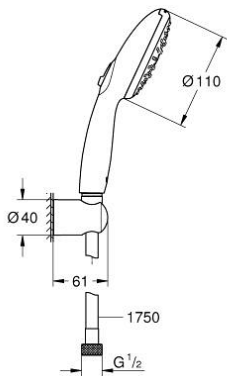

27 849 003 TEMPESTA 110 WALL HOLDER SET 3 SPRAYS (RAIN, JET, MASSAGE)

PRODUCT DESCRIPTION

- Colour: chrome
- consisting of:
 - hand shower Tempesta 110 (28 261)
 - maximum flow rate (at 3 bar): 13.5 l/min
 - wall shower holder Tempesta, non-adjustable (28 605)
 - Relaxaflex hose 1750 mm 1/2" x 1/2" (28 154)
- GROHE SmartSwitch - easily rotate the dial to enjoy your preferred spray option
- GROHE DreamSpray - perfect spray pattern
- GROHE LongLife finish
- GROHE SpeedClean - effortless limescale removal
- Inner WaterGuide - inner insulation for surface protection
- ShockProof silicone ring prevents damages caused by shower falling
- min. recommended pressure 1.0 bar
- suitable for instantaneous heater
- professional edition

27 849 003 TEMPESTA 110 WALL HOLDER SET 3 SPRAYS (RAIN, JET, MASSAGE)

SPARE PARTS, April 2020 – now

1: Dirt strainer (Spare part-nr. 0700200M)