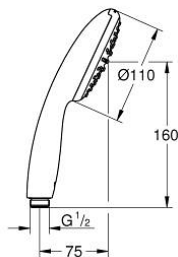

27 852 003 TEMPESTA 110 HAND SHOWER 1 SPRAY

PRODUCT DESCRIPTION

- Colour: chrome
- spray pattern: Rain
- maximum flow rate (at 3 bar): 16.6 l/min
- GROHE DreamSpray - perfect spray pattern
- GROHE LongLife finish
- GROHE SpeedClean - effortless limescale removal
- Inner WaterGuide - inner insulation for surface protection
- ShockProof silicone ring prevents damages caused by shower falling
- universal mounting system, fitting all standard shower hoses
- min. recommended pressure 1.0 bar
- suitable for instantaneous heater
- professional edition

Pure Freude
an Wasser

27 852 003 TEMPESTA 110 HAND SHOWER 1 SPRAY

SPARE PARTS, April 2020 – now

1: Dirt strainer (Spare part-nr. 0700200M)