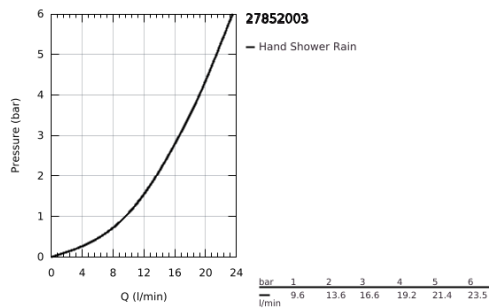

27 852 003 TEMPESTA 110 HAND SHOWER 1 SPRAY

PRODUCT DESCRIPTION

- Colour: chrome
- spray pattern: Rain
- maximum flow rate (at 3 bar): 16.6 l/min
- GROHE DreamSpray - perfect spray pattern
- GROHE LongLife finish
- GROHE SpeedClean - effortless limescale removal
- Inner WaterGuide - inner insulation for surface protection
- ShockProof silicone ring prevents damages caused by shower falling
- universal mounting system, fitting all standard shower hoses
- min. recommended pressure 1.0 bar
- suitable for instantaneous heater
- professional edition

Pure Freude
an Wasser

27 852 003 TEMPESTA 110 HAND SHOWER 1 SPRAY

SPARE PARTS, April 2020 – now

1: Dirt strainer (Spare part-nr. 0700200M)