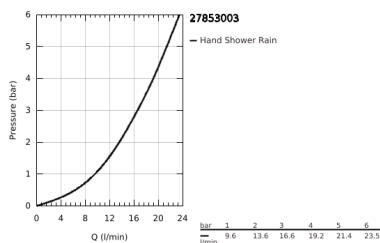

27 853 003 TEMPESTA 110 SHOWER RAIL SET 1 SPRAY (RAIN)

PRODUCT DESCRIPTION

- Colour: chrome
- consisting of:
 - hand shower Tempesta 110 (27 852)
 - maximum flow rate (at 3 bar): 16.6 l/min
 - shower rail, 600 mm (27 523)
 - Relaxaflex hose 1750 mm 1/2" x 1/2" (28 154)
 - GROHE DreamSpray - perfect spray pattern
 - GROHE LongLife finish
- Flexible Installation - 1 adjustable bracket for existing drill holes
- adjustable rail holder (turn and glide shower holder)
- GROHE SpeedClean - effortless limescale removal
- Inner WaterGuide - inner insulation for surface protection
- ShockProof silicone ring prevents damages caused by shower falling
- min. recommended pressure 1.0 bar
- suitable for instantaneous heater
- professional edition

27 853 003 TEMPESTA 110 SHOWER RAIL SET 1 SPRAY (RAIN)

SPARE PARTS, April 2020 – now

- 1: Shower bar holder (Spare part-nr. 48607000)
 - 2: Glide element (Spare part-nr. 48609000)
 - 3: Shower bar holder (Spare part-nr. 48608000)
 - 4: Dirt strainer (Spare part-nr. 0700200M)
 - 5: Compensation disc (Spare part-nr. 48543001)*
- * Optional accessories