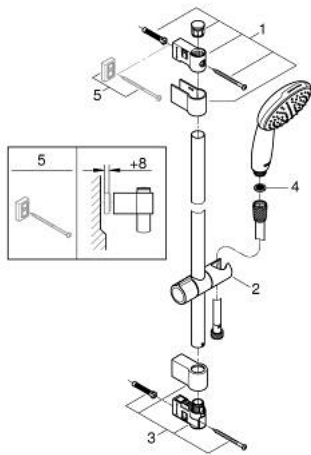

27 853 003 TEMPESTA 110 SHOWER RAIL SET 1 SPRAY (RAIN)

PRODUCT DESCRIPTION

- Colour: chrome
- consisting of:
 - hand shower Tempesta 110 (27 852)
 - maximum flow rate (at 3 bar): 16.6 l/min
 - shower rail, 600 mm (27 523)
 - Relaxaflex hose 1750 mm 1/2" x 1/2" (28 154)
 - GROHE DreamSpray - perfect spray pattern
 - GROHE LongLife finish
- Flexible Installation - 1 adjustable bracket for existing drill holes
- adjustable rail holder (turn and glide shower holder)
- GROHE SpeedClean - effortless limescale removal
- Inner WaterGuide - inner insulation for surface protection
- ShockProof silicone ring prevents damages caused by shower falling
- min. recommended pressure 1.0 bar
- suitable for instantaneous heater
- professional edition

27 853 003 TEMPESTA 110 SHOWER RAIL SET 1 SPRAY (RAIN)

SPARE PARTS, April 2020 – now

- 1: Shower bar holder (Spare part-nr. 48607000)
 - 2: Glide element (Spare part-nr. 48609000)
 - 3: Shower bar holder (Spare part-nr. 48608000)
 - 4: Dirt strainer (Spare part-nr. 0700200M)
 - 5: Compensation disc (Spare part-nr. 48543001)*
- * Optional accessories