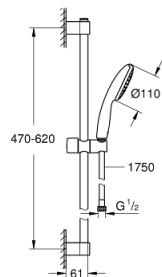

27 853 003 TEMPESTA 110 SHOWER RAIL SET 1 SPRAY (RAIN)

PRODUCT DESCRIPTION

- Colour: chrome
- consisting of:
 - hand shower Tempesta 110 (27 852)
 - maximum flow rate (at 3 bar): 16.6 l/min
 - shower rail, 600 mm (27 523)
 - Relaxaflex hose 1750 mm 1/2" x 1/2" (28 154)
 - GROHE DreamSpray - perfect spray pattern
 - GROHE LongLife finish
- Flexible Installation - 1 adjustable bracket for existing drill holes
- adjustable rail holder (turn and glide shower holder)
- GROHE SpeedClean - effortless limescale removal
- Inner WaterGuide - inner insulation for surface protection
- ShockProof silicone ring prevents damages caused by shower falling
- min. recommended pressure 1.0 bar
- suitable for instantaneous heater
- professional edition

27 853 003 TEMPESTA 110 SHOWER RAIL SET 1 SPRAY (RAIN)

SPARE PARTS, April 2020 – now

- 1: Shower bar holder (Spare part-nr. 48607000)
 - 2: Glide element (Spare part-nr. 48609000)
 - 3: Shower bar holder (Spare part-nr. 48608000)
 - 4: Dirt strainer (Spare part-nr. 0700200M)
 - 5: Compensation disc (Spare part-nr. 48543001)*
- * Optional accessories