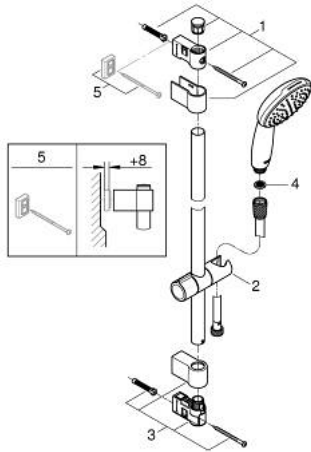

## 27 854 003 TEMPESTA 110 SHOWER RAIL SET 1 SPRAY (RAIN)

### PRODUCT DESCRIPTION

- Colour: chrome
- consisting of:
  - hand shower Tempesta 110 (27 852)
  - maximum flow rate (at 3 bar): 16.6 l/min
  - shower rail, 900 mm (27 524)
  - Relaxaflex hose 1750 mm 1/2" x 1/2" (28 154)
  - GROHE DreamSpray - perfect spray pattern
  - GROHE LongLife finish
  - Flexible Installation - 1 adjustable bracket for existing drill holes
  - adjustable rail holder (turn and glide shower holder)
  - GROHE SpeedClean - effortless limescale removal
  - Inner WaterGuide - inner insulation for surface protection
  - ShockProof silicone ring prevents damages caused by shower falling
  - min. recommended pressure 1.0 bar
  - suitable for instantaneous heater
  - professional edition

### SPARE PARTS, April 2020 – now

- 1: Shower bar holder (Spare part-nr. 48607000)
  - 2: Glide element (Spare part-nr. 48609000)
  - 3: Shower bar holder (Spare part-nr. 48608000)
  - 4: Dirt strainer (Spare part-nr. 0700200M)
  - 5: Compensation disc (Spare part-nr. 48543001)\*
- \* Optional accessories