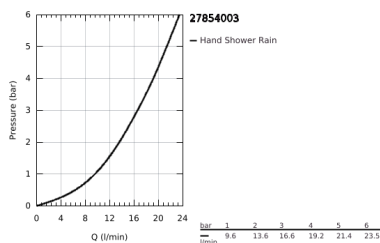

## 27 854 003 TEMPESTA 110 SHOWER RAIL SET 1 SPRAY (RAIN)

### PRODUCT DESCRIPTION

- Colour: chrome
- consisting of:
  - hand shower Tempesta 110 (27 852)
  - maximum flow rate (at 3 bar): 16.6 l/min
  - shower rail, 900 mm (27 524)
  - Relaxaflex hose 1750 mm 1/2" x 1/2" (28 154)
  - GROHE DreamSpray - perfect spray pattern
  - GROHE LongLife finish
  - Flexible Installation - 1 adjustable bracket for existing drill holes
  - adjustable rail holder (turn and glide shower holder)
  - GROHE SpeedClean - effortless limescale removal
  - Inner WaterGuide - inner insulation for surface protection
  - ShockProof silicone ring prevents damages caused by shower falling
  - min. recommended pressure 1.0 bar
  - suitable for instantaneous heater
  - professional edition