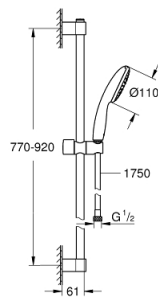

## 27 854 003 TEMPESTA 110 SHOWER RAIL SET 1 SPRAY (RAIN)

### PRODUCT DESCRIPTION

- Colour: chrome
- consisting of:
  - hand shower Tempesta 110 (27 852)
  - maximum flow rate (at 3 bar): 16.6 l/min
  - shower rail, 900 mm (27 524)
  - Relaxaflex hose 1750 mm 1/2" x 1/2" (28 154)
  - GROHE DreamSpray - perfect spray pattern
  - GROHE LongLife finish
  - Flexible Installation - 1 adjustable bracket for existing drill holes
  - adjustable rail holder (turn and glide shower holder)
  - GROHE SpeedClean - effortless limescale removal
  - Inner WaterGuide - inner insulation for surface protection
  - ShockProof silicone ring prevents damages caused by shower falling
  - min. recommended pressure 1.0 bar
  - suitable for instantaneous heater
  - professional edition

### SPARE PARTS, April 2020 – now

- 1: Shower bar holder (Spare part-nr. 48607000)
  - 2: Glide element (Spare part-nr. 48609000)
  - 3: Shower bar holder (Spare part-nr. 48608000)
  - 4: Dirt strainer (Spare part-nr. 0700200M)
  - 5: Compensation disc (Spare part-nr. 48543001)\*
- \* Optional accessories