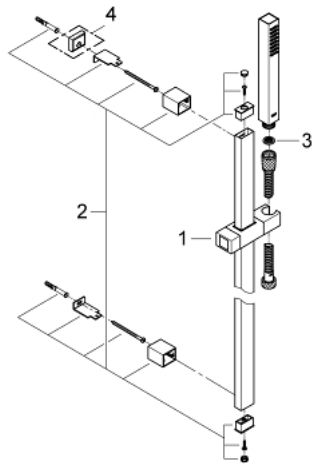

27 891 000 **EUPHORIA CUBE+ STICK SHOWER RAIL SET 1 SPRAY**

PRODUCT DESCRIPTION

- Colour: chrome
- consisting of:
- hand shower, metal
- spray pattern: Standard spray
- maximum flow rate (at 3 bar): 8.2 l/min
- shower rail 600 mm (27 892 000)
- metal shower hose 1750 mm (28 025)
- GROHE EcoJoy - less water, perfect flow
- GROHE DreamSpray - perfect spray pattern
- GROHE LongLife finish
- GROHE SpeedClean - effortless limescale removal
- Inner WaterGuide - inner insulation for surface protection
- TwistStop - to prevent hose from twisting
- suitable for instantaneous heater
- min. recommended pressure 1.0 bar

27 891 000 **EUPHORIA CUBE+ STICK SHOWER RAIL SET 1 SPRAY**

SPARE PARTS, October 2011 – now

- 1: Glide element (Spare part-nr. 48180000)
- 2: Shower bar holder (Spare part-nr. 48179000)
- 3: Dirt strainer (Spare part-nr. 0700200M)
- 4: Compensation disc (Spare part-nr. 27845000)*