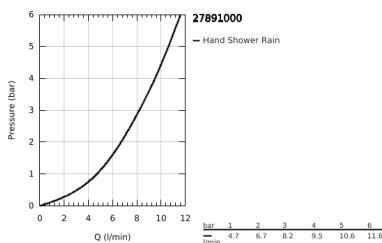

27 891 000 **EUPHORIA CUBE+ STICK SHOWER RAIL SET 1 SPRAY**

PRODUCT DESCRIPTION

- Colour: chrome
- consisting of:
- hand shower, metal
- spray pattern: Standard spray
- maximum flow rate (at 3 bar): 8.2 l/min
- shower rail 600 mm (27 892 000)
- metal shower hose 1750 mm (28 025)
- GROHE EcoJoy - less water, perfect flow
- GROHE DreamSpray - perfect spray pattern
- GROHE LongLife finish
- GROHE SpeedClean - effortless limescale removal
- Inner WaterGuide - inner insulation for surface protection
- TwistStop - to prevent hose from twisting
- suitable for instantaneous heater
- min. recommended pressure 1.0 bar

27 891 000 **EUPHORIA CUBE+ STICK SHOWER RAIL SET 1 SPRAY**

SPARE PARTS, October 2011 – now

- 1: Glide element (Spare part-nr. 48180000)
- 2: Shower bar holder (Spare part-nr. 48179000)
- 3: Dirt strainer (Spare part-nr. 0700200M)
- 4: Compensation disc (Spare part-nr. 27845000)*