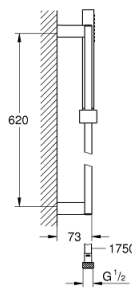

27 891 000 **EUPHORIA CUBE+ STICK SHOWER RAIL SET 1 SPRAY**

PRODUCT DESCRIPTION

- Colour: chrome
- consisting of:
- hand shower, metal
- spray pattern: Standard spray
- maximum flow rate (at 3 bar): 8.2 l/min
- shower rail 600 mm (27 892 000)
- metal shower hose 1750 mm (28 025)
- GROHE EcoJoy - less water, perfect flow
- GROHE DreamSpray - perfect spray pattern
- GROHE LongLife finish
- GROHE SpeedClean - effortless limescale removal
- Inner WaterGuide - inner insulation for surface protection
- TwistStop - to prevent hose from twisting
- suitable for instantaneous heater
- min. recommended pressure 1.0 bar

27 891 000 **EUPHORIA CUBE+ STICK SHOWER RAIL SET 1 SPRAY**

SPARE PARTS, October 2011 – now

- 1: Glide element (Spare part-nr. 48180000)
- 2: Shower bar holder (Spare part-nr. 48179000)
- 3: Dirt strainer (Spare part-nr. 0700200M)
- 4: Compensation disc (Spare part-nr. 27845000)*