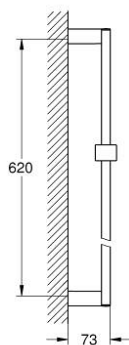

27 892 000 **EUPHORIA CUBE SHOWER RAIL, 600 MM**

PRODUCT DESCRIPTION

- Colour: chrome
- with wall holders, glide element and swivel holder
- GROHE LongLife finish

27 892 000 EUPHORIA CUBE SHOWER RAIL, 600 MM

SPARE PARTS, October 2011 – now

- 1: Glide element (Spare part-nr. 48180000)
 - 2: Shower bar holder (Spare part-nr. 48179000)
 - 3: Compensation disc (Spare part-nr. 27845000)*
- * Optional accessories