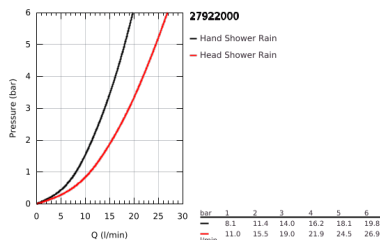

## 27 922 000 TEMPESTA COSMOPOLITAN 160 SHOWER SYSTEM WITH THERMOSTAT FOR WALL MOUNTING

### PRODUCT DESCRIPTION

- Colour: chrome
- consisting of:
  - horizontal swivable 390 mm shower arm
  - exposed thermostat with Aquadimmer function
  - allows change between:
    - head shower 1 spray (28 232 000)
    - spray pattern: Rain
    - maximum flow rate (at 3 bar): 19 l/min
  - with ball joint
  - rotation angle  $\pm 15^\circ$
  - hand shower Tempesta Cosmopolitan 100 (27 571 001)
  - 2 spray patterns: Rain, Jet
  - maximum flow rate (at 3 bar): 14 l/min
  - adjustable in height with gliding element
  - shower hose Silverflex 1750 mm 1/2" x 1/2" (28 388)
  - GROHE TurboStat - compact cartridge with wax thermoelement
  - GROHE SafeStop - safety button at 38°C
  - GROHE SafeStop Plus - optional temperature limiter at 43°C included
  - GROHE DreamSpray - perfect spray pattern
  - GROHE LongLife finish
  - GROHE SpeedClean - effortless limescale removal
  - Inner WaterGuide - inner insulation for surface protection
  - TwistStop - to prevent hose from twisting
  - suitable for instantaneous heaters from 18 kW/h
  - maximum flow rate (at 3 bar): 19 l/min
  - minimum flow rate 5 l/min.
  - optional upgrade: GROHE EasyReach tray (26 362), sold separately