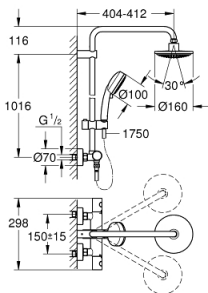

### PRODUCT DESCRIPTION

- Colour: chrome
- consisting of:
  - horizontal swivable 390 mm shower arm
  - exposed thermostat with Aquadimmer function
  - allows change between:
    - head shower 1 spray (28 232 000)
    - spray pattern: Rain
    - maximum flow rate (at 3 bar): 19 l/min
  - with ball joint
  - rotation angle  $\pm 15^\circ$
  - hand shower Tempesta Cosmopolitan 100 (27 571 001)
  - 2 spray patterns: Rain, Jet
  - maximum flow rate (at 3 bar): 14 l/min
  - adjustable in height with gliding element
  - shower hose Silverflex 1750 mm 1/2" x 1/2" (28 388)
  - GROHE TurboStat - compact cartridge with wax thermoelement
  - GROHE SafeStop - safety button at 38°C
  - GROHE SafeStop Plus - optional temperature limiter at 43°C included
  - GROHE DreamSpray - perfect spray pattern
  - GROHE LongLife finish
  - GROHE SpeedClean - effortless limescale removal
  - Inner WaterGuide - inner insulation for surface protection
  - TwistStop - to prevent hose from twisting
  - suitable for instantaneous heaters from 18 kW/h
  - maximum flow rate (at 3 bar): 19 l/min
  - minimum flow rate 5 l/min.
  - optional upgrade: GROHE EasyReach tray (26 362), sold separately