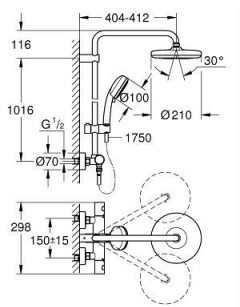

27 922 001 TEMPESTA COSMOPOLITAN SYSTEM 210 SHOWER SYSTEM WITH THERMOSTAT FOR WALL MOUNTING

PRODUCT DESCRIPTION

- Colour: chrome
- consisting of:
 - horizontal swivable 390 mm shower arm
 - exposed thermostat with Aquadimmer function
 - allows change between:
 - head shower Tempesta 210 (26 408)
 - spray pattern: Rain
 - maximum flow rate (at 3 bar): 19 l/min
 - with ball joint
 - rotation angle $\pm 15^\circ$
 - hand shower Tempesta Cosmopolitan 100 (27 571 001)
 - 2 spray patterns: Rain, Jet
 - maximum flow rate (at 3 bar): 14 l/min
 - adjustable in height with gliding element
 - Rotaflex TwistStop shower hose 1.750 mm 1/2" x 1/2" (28 410)
 - GROHE TurboStat - compact cartridge with wax thermoelement
 - GROHE SafeStop - safety button at 38°C
 - GROHE SafeStop Plus - optional temperature limiter at 43°C included
 - GROHE DreamSpray - perfect spray pattern
 - GROHE LongLife finish
 - GROHE SpeedClean - effortless limescale removal
 - Inner WaterGuide - inner insulation for surface protection
 - TwistStop - to prevent hose from twisting
 - suitable for instantaneous heaters from 18 kW/h
 - maximum flow rate (at 3 bar): 19 l/min
 - minimum flow rate 5 l/min.
 - optional upgrade: GROHE EasyReach tray (26 362), sold separately