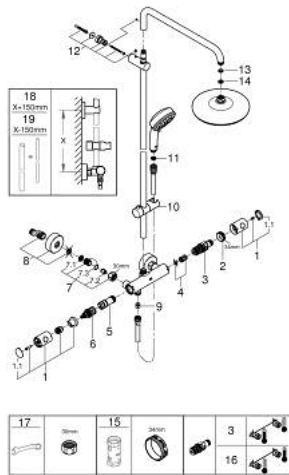

27 922 001 TEMPESTA COSMOPOLITAN SYSTEM 210 SHOWER SYSTEM WITH THERMOSTAT FOR WALL MOUNTING

SPARE PARTS, April 2018 – now

- 1: Metal handle 1/2" (Spare part-nr. 47984000)
- 1.1: Cover cap (Spare part-nr. 6458500M)
- 2: Fitting ring (Spare part-nr. 47743000)
- 3: Thermostatic compact cartridge 1/2" (Spare part-nr. 47439000)
- 4: Buffer (Spare part-nr. 47398000)
- 5: Water flow (Spare part-nr. 47751000)
- 6: Aquadimmer (Spare part-nr. 12433000)
- 7: Non-return valve (Spare part-nr. 47189000)
- 7.1: Dirt Strainer (Spare part-nr. 0726400M)
- 7.2: Non-return valve (Spare part-nr. 08565000)
- 7.3: O-ring $\varnothing$ 17 x $\varnothing$ 2 (Spare part-nr. 0305500M)
- 8: S-union (Spare part-nr. 12662000)
- 9: Non-return valve (Spare part-nr. 08565000)
- 10: Glide element (Spare part-nr. 12140000)
- 11: Dirt strainer (Spare part-nr. 0700200M)
- 12: Shower bar holder (Spare part-nr. 48423000)
- 13: Fibre seal dia. $\varnothing$ 18,5 x $\varnothing$ 12 x 2 (Spare part-nr. 0138900M)
- 14: Dirt strainer (Spare part-nr. 48007000)
- 15: Socket Spanner (Spare part-nr. 19332000)*
- 16: GROHE TurboStat cartridge 1/2" (Spare part-nr. 47175000)*
- 17: Special spanner (Spare part-nr. 19377000)*
- 18: Shower system pipe for retrofitting (Spare part-nr. 48053000)*
- 19: Shower system pipe for retrofitting (Spare part-nr. 48054000)*

* Optional accessories