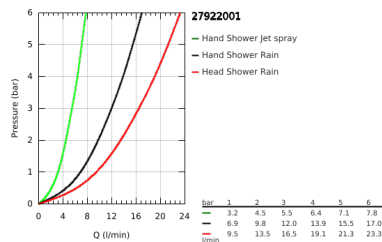

27 922 001 TEMPESTA COSMOPOLITAN SYSTEM 210 SHOWER SYSTEM WITH THERMOSTAT FOR WALL MOUNTING

PRODUCT DESCRIPTION

- Colour: chrome
- consisting of:
 - horizontal swivable 390 mm shower arm
 - exposed thermostat with Aquadimmer function
 - allows change between:
 - head shower Tempesta 210 (26 408)
 - spray pattern: Rain
 - maximum flow rate (at 3 bar): 19 l/min
 - with ball joint
 - rotation angle $\pm 15^\circ$
 - hand shower Tempesta Cosmopolitan 100 (27 571 001)
 - 2 spray patterns: Rain, Jet
 - maximum flow rate (at 3 bar): 14 l/min
 - adjustable in height with gliding element
 - Rotaflex TwistStop shower hose 1.750 mm 1/2" x 1/2" (28 410)
 - GROHE TurboStat - compact cartridge with wax thermoelement
 - GROHE SafeStop - safety button at 38°C
 - GROHE SafeStop Plus - optional temperature limiter at 43°C included
 - GROHE DreamSpray - perfect spray pattern
 - GROHE LongLife finish
 - GROHE SpeedClean - effortless limescale removal
 - Inner WaterGuide - inner insulation for surface protection
 - TwistStop - to prevent hose from twisting
 - suitable for instantaneous heaters from 18 kW/h
 - maximum flow rate (at 3 bar): 19 l/min
 - minimum flow rate 5 l/min.
 - optional upgrade: GROHE EasyReach tray (26 362), sold separately