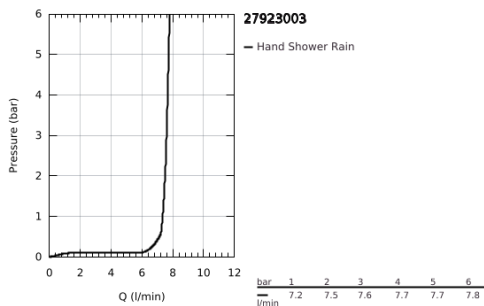

27 923 003 TEMPESTA 110 HAND SHOWER 1 SPRAY

PRODUCT DESCRIPTION

- Colour: chrome
- spray pattern: Rain
- AquaCalibrator limits maximum flow rate (at 3 bar): 7.6 l/min
- GROHE EcoJoy - less water, perfect flow
- GROHE DreamSpray - perfect spray pattern
- GROHE LongLife finish
- GROHE SpeedClean - effortless limescale removal
- Inner WaterGuide - inner insulation for surface protection
- ShockProof silicone ring prevents damages caused by shower falling
- universal mounting system, fitting all standard shower hoses
- min. recommended pressure 1.0 bar
- suitable for instantaneous heater
- professional edition

Pure Freude
an Wasser

27 923 003 TEMPESTA 110 HAND SHOWER 1 SPRAY

SPARE PARTS, November 2021 – now

1: Dirt strainer (Spare part-nr. 0700200M)