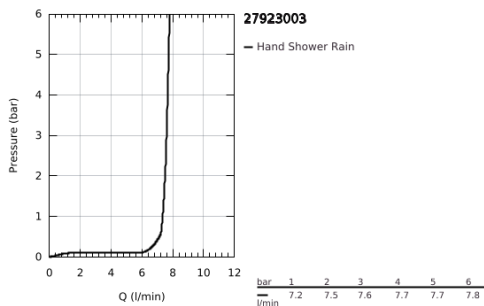

27 923 003 TEMPESTA 110 HAND SHOWER 1 SPRAY

PRODUCT DESCRIPTION

- Colour: chrome
- spray pattern: Rain
- maximum flow rate (at 3 bar): 7.6 l/min
- GROHE EcoJoy - less water, perfect flow
- GROHE DreamSpray - perfect spray pattern
- GROHE LongLife finish
- GROHE SpeedClean - effortless limescale removal
- Inner WaterGuide - inner insulation for surface protection
- ShockProof silicone ring prevents damages caused by shower falling
- universal mounting system, fitting all standard shower hoses
- min. recommended pressure 1.0 bar
- suitable for instantaneous heater
- professional edition

Pure Freude
an Wasser

27 923 003 TEMPESTA 110 HAND SHOWER 1 SPRAY

SPARE PARTS, November 2021 – now

1: Dirt strainer (Spare part-nr. 0700200M)