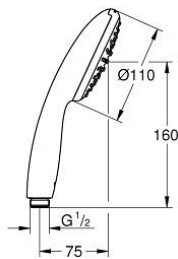

27 923 003 TEMPESTA 110 HAND SHOWER 1 SPRAY

PRODUCT DESCRIPTION

- Colour: chrome
- spray pattern: Rain
- maximum flow rate (at 3 bar): 7.6 l/min
- GROHE EcoJoy - less water, perfect flow
- GROHE DreamSpray - perfect spray pattern
- GROHE LongLife finish
- GROHE SpeedClean - effortless limescale removal
- Inner WaterGuide - inner insulation for surface protection
- ShockProof silicone ring prevents damages caused by shower falling
- universal mounting system, fitting all standard shower hoses
- min. recommended pressure 1.0 bar
- suitable for instantaneous heater
- professional edition

Pure Freude
an Wasser

27 923 003 TEMPESTA 110 HAND SHOWER 1 SPRAY

SPARE PARTS, November 2021 – now

1: Dirt strainer (Spare part-nr. 0700200M)