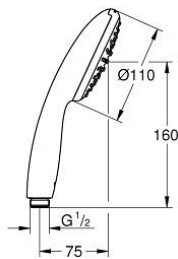

27 923 003 TEMPESTA 110 HAND SHOWER 1 SPRAY

PRODUCT DESCRIPTION

- Colour: chrome
- spray pattern: Rain
- AquaCalibrator limits maximum flow rate (at 3 bar): 7.6 l/min
- GROHE EcoJoy - less water, perfect flow
- GROHE DreamSpray - perfect spray pattern
- GROHE LongLife finish
- GROHE SpeedClean - effortless limescale removal
- Inner WaterGuide - inner insulation for surface protection
- ShockProof silicone ring prevents damages caused by shower falling
- universal mounting system, fitting all standard shower hoses
- min. recommended pressure 1.0 bar
- suitable for instantaneous heater
- professional edition

Pure Freude
an Wasser

27 923 003 TEMPESTA 110 HAND SHOWER 1 SPRAY

SPARE PARTS, November 2021 – now

1: Dirt strainer (Spare part-nr. 0700200M)