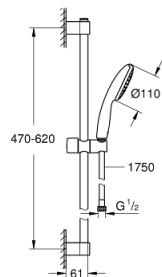

27 924 003 TEMPESTA 110 SHOWER RAIL SET 1 SPRAY (RAIN)

PRODUCT DESCRIPTION

- Colour: chrome
- consisting of:
 - hand shower Tempesta 110 (27 923)
 - AquaCalibrator limits maximum flow rate (at 3 bar): 7.6 l/min
 - shower rail, 600 mm (27 523)
 - Relaxaflex hose 1750 mm 1/2" x 1/2" (28 154)
 - GROHE EcoJoy - less water, perfect flow
 - GROHE DreamSpray - perfect spray pattern
 - GROHE LongLife finish
- Flexible Installation - 1 adjustable bracket for existing drill holes
- adjustable rail holder (turn and glide shower holder)
- GROHE SpeedClean - effortless limescale removal
- Inner WaterGuide - inner insulation for surface protection
- ShockProof silicone ring prevents damages caused by shower falling
- min. recommended pressure 1.0 bar
- suitable for instantaneous heater
- professional edition

27 924 003 TEMPESTA 110 SHOWER RAIL SET 1 SPRAY (RAIN)

SPARE PARTS, November 2021 – now

- 1: Shower bar holder (Spare part-nr. 48607000)
 - 2: Glide element (Spare part-nr. 48609000)
 - 3: Shower bar holder (Spare part-nr. 48608000)
 - 4: Dirt strainer (Spare part-nr. 0700200M)
 - 5: Compensation disc (Spare part-nr. 48543001)*
- * Optional accessories