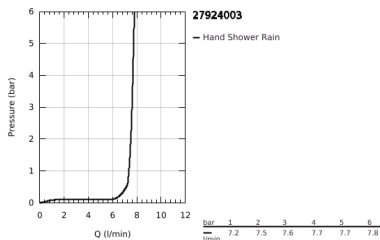

27 924 003 TEMPESTA 110 SHOWER RAIL SET 1 SPRAY (RAIN)

PRODUCT DESCRIPTION

- Colour: chrome
- consisting of:
 - hand shower Tempesta 110 (27 923)
 - maximum flow rate (at 3 bar): 7.6 l/min
 - shower rail, 600 mm (27 523)
 - Relaxaflex hose 1750 mm 1/2" x 1/2" (28 154)
 - GROHE EcoJoy - less water, perfect flow
 - GROHE DreamSpray - perfect spray pattern
 - GROHE LongLife finish
- Flexible Installation - 1 adjustable bracket for existing drill holes
- adjustable rail holder (turn and glide shower holder)
- GROHE SpeedClean - effortless limescale removal
- Inner WaterGuide - inner insulation for surface protection
- ShockProof silicone ring prevents damages caused by shower falling
- min. recommended pressure 1.0 bar
- suitable for instantaneous heater
- professional edition

27 924 003 TEMPESTA 110 SHOWER RAIL SET 1 SPRAY (RAIN)

SPARE PARTS, November 2021 – now

- 1: Shower bar holder (Spare part-nr. 48607000)
 - 2: Glide element (Spare part-nr. 48609000)
 - 3: Shower bar holder (Spare part-nr. 48608000)
 - 4: Dirt strainer (Spare part-nr. 0700200M)
 - 5: Compensation disc (Spare part-nr. 48543001)*
- * Optional accessories