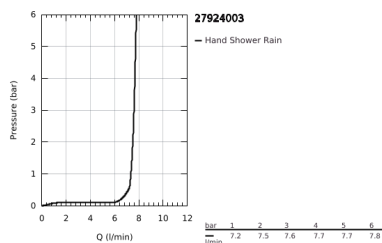

27 924 003 TEMPESTA 110 SHOWER RAIL SET 1 SPRAY (RAIN)

PRODUCT DESCRIPTION

- Colour: chrome
- consisting of:
 - hand shower Tempesta 110 (27 923)
 - AquaCalibrator limits maximum flow rate (at 3 bar): 7.6 l/min
 - shower rail, 600 mm (27 523)
 - Relaxaflex hose 1750 mm 1/2" x 1/2" (28 154)
 - GROHE EcoJoy - less water, perfect flow
 - GROHE DreamSpray - perfect spray pattern
 - GROHE LongLife finish
- Flexible Installation - 1 adjustable bracket for existing drill holes
- adjustable rail holder (turn and glide shower holder)
- GROHE SpeedClean - effortless limescale removal
- Inner WaterGuide - inner insulation for surface protection
- ShockProof silicone ring prevents damages caused by shower falling
- min. recommended pressure 1.0 bar
- suitable for instantaneous heater
- professional edition

27 924 003 TEMPESTA 110 SHOWER RAIL SET 1 SPRAY (RAIN)

SPARE PARTS, November 2021 – now

- 1: Shower bar holder (Spare part-nr. 48607000)
 - 2: Glide element (Spare part-nr. 48609000)
 - 3: Shower bar holder (Spare part-nr. 48608000)
 - 4: Dirt strainer (Spare part-nr. 0700200M)
 - 5: Compensation disc (Spare part-nr. 48543001)*
- * Optional accessories