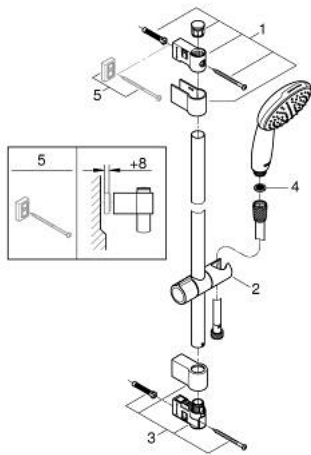

27 924 003 TEMPESTA 110 SHOWER RAIL SET 1 SPRAY (RAIN)

PRODUCT DESCRIPTION

- Colour: chrome
- consisting of:
 - hand shower Tempesta 110 (27 923)
 - AquaCalibrator limits maximum flow rate (at 3 bar): 7.6 l/min
 - shower rail, 600 mm (27 523)
 - Relaxaflex hose 1750 mm 1/2" x 1/2" (28 154)
 - GROHE EcoJoy - less water, perfect flow
 - GROHE DreamSpray - perfect spray pattern
 - GROHE LongLife finish
- Flexible Installation - 1 adjustable bracket for existing drill holes
- adjustable rail holder (turn and glide shower holder)
- GROHE SpeedClean - effortless limescale removal
- Inner WaterGuide - inner insulation for surface protection
- ShockProof silicone ring prevents damages caused by shower falling
- min. recommended pressure 1.0 bar
- suitable for instantaneous heater
- professional edition

27 924 003 TEMPESTA 110 SHOWER RAIL SET 1 SPRAY (RAIN)

SPARE PARTS, November 2021 – now

- 1: Shower bar holder (Spare part-nr. 48607000)
 - 2: Glide element (Spare part-nr. 48609000)
 - 3: Shower bar holder (Spare part-nr. 48608000)
 - 4: Dirt strainer (Spare part-nr. 0700200M)
 - 5: Compensation disc (Spare part-nr. 48543001)*
- * Optional accessories