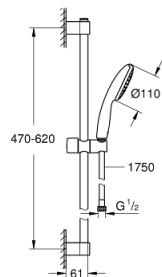

27 924 003 TEMPESTA 110 SHOWER RAIL SET 1 SPRAY (RAIN)

PRODUCT DESCRIPTION

- Colour: chrome
- consisting of:
 - hand shower Tempesta 110 (27 923)
 - maximum flow rate (at 3 bar): 7.6 l/min
 - shower rail, 600 mm (27 523)
 - Relaxaflex hose 1750 mm 1/2" x 1/2" (28 154)
 - GROHE EcoJoy - less water, perfect flow
 - GROHE DreamSpray - perfect spray pattern
 - GROHE LongLife finish
- Flexible Installation - 1 adjustable bracket for existing drill holes
- adjustable rail holder (turn and glide shower holder)
- GROHE SpeedClean - effortless limescale removal
- Inner WaterGuide - inner insulation for surface protection
- ShockProof silicone ring prevents damages caused by shower falling
- min. recommended pressure 1.0 bar
- suitable for instantaneous heater
- professional edition

27 924 003 TEMPESTA 110 SHOWER RAIL SET 1 SPRAY (RAIN)

SPARE PARTS, November 2021 – now

- 1: Shower bar holder (Spare part-nr. 48607000)
 - 2: Glide element (Spare part-nr. 48609000)
 - 3: Shower bar holder (Spare part-nr. 48608000)
 - 4: Dirt strainer (Spare part-nr. 0700200M)
 - 5: Compensation disc (Spare part-nr. 48543001)*
- * Optional accessories