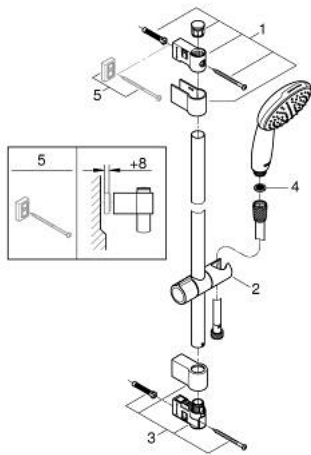

27 924 003 TEMPESTA 110 SHOWER RAIL SET 1 SPRAY (RAIN)

PRODUCT DESCRIPTION

- Colour: chrome
- consisting of:
 - hand shower Tempesta 110 (27 923)
 - maximum flow rate (at 3 bar): 7.6 l/min
 - shower rail, 600 mm (27 523)
 - Relaxaflex hose 1750 mm 1/2" x 1/2" (28 154)
 - GROHE EcoJoy - less water, perfect flow
 - GROHE DreamSpray - perfect spray pattern
 - GROHE LongLife finish
- Flexible Installation - 1 adjustable bracket for existing drill holes
- adjustable rail holder (turn and glide shower holder)
- GROHE SpeedClean - effortless limescale removal
- Inner WaterGuide - inner insulation for surface protection
- ShockProof silicone ring prevents damages caused by shower falling
- min. recommended pressure 1.0 bar
- suitable for instantaneous heater
- professional edition

27 924 003 TEMPESTA 110 SHOWER RAIL SET 1 SPRAY (RAIN)

SPARE PARTS, November 2021 – now

- 1: Shower bar holder (Spare part-nr. 48607000)
 - 2: Glide element (Spare part-nr. 48609000)
 - 3: Shower bar holder (Spare part-nr. 48608000)
 - 4: Dirt strainer (Spare part-nr. 0700200M)
 - 5: Compensation disc (Spare part-nr. 48543001)*
- * Optional accessories