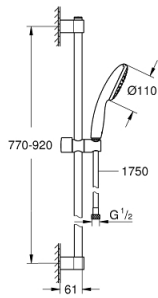

27 925 003 TEMPESTA 110 SHOWER RAIL SET 1 SPRAY (RAIN)

PRODUCT DESCRIPTION

- Colour: chrome
- consisting of:
 - hand shower Tempesta 110 (27 923)
 - AquaCalibrator limits maximum flow rate (at 3 bar): 7.6 l/min
 - shower rail, 900 mm (27 524)
 - Relaxflex hose 1750 mm 1/2" x 1/2" (28 154)
 - GROHE EcoJoy - less water, perfect flow
 - GROHE DreamSpray - perfect spray pattern
 - GROHE LongLife finish
 - Flexible Installation - 1 adjustable bracket for existing drill holes
 - adjustable rail holder (turn and glide shower holder)
 - GROHE SpeedClean - effortless limescale removal
 - Inner WaterGuide - inner insulation for surface protection
 - ShockProof silicone ring prevents damages caused by shower falling
 - min. recommended pressure 1.0 bar
 - suitable for instantaneous heater
 - professional edition

27 925 003 TEMPESTA 110 SHOWER RAIL SET 1 SPRAY (RAIN)

SPARE PARTS, November 2021 – now

- 1: Shower bar holder (Spare part-nr. 48607000)
 - 2: Glide element (Spare part-nr. 48609000)
 - 3: Shower bar holder (Spare part-nr. 48608000)
 - 4: Dirt strainer (Spare part-nr. 0700200M)
 - 5: Compensation disc (Spare part-nr. 48543001)*
- * Optional accessories