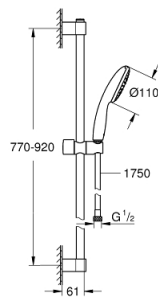

## 27 925 003 TEMPESTA 110 SHOWER RAIL SET 1 SPRAY (RAIN)

### PRODUCT DESCRIPTION

- Colour: chrome
- consisting of:
  - hand shower Tempesta 110 (27 923)
  - maximum flow rate (at 3 bar): 7.6 l/min
  - shower rail, 900 mm (27 524)
  - Relaxaflex hose 1750 mm 1/2" x 1/2" (28 154)
  - GROHE EcoJoy - less water, perfect flow
  - GROHE DreamSpray - perfect spray pattern
  - GROHE LongLife finish
  - Flexible Installation - 1 adjustable bracket for existing drill holes
  - adjustable rail holder (turn and glide shower holder)
  - GROHE SpeedClean - effortless limescale removal
  - Inner WaterGuide - inner insulation for surface protection
  - ShockProof silicone ring prevents damages caused by shower falling
  - min. recommended pressure 1.0 bar
  - suitable for instantaneous heater
  - professional edition