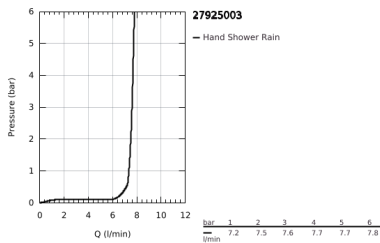

27 925 003 TEMPESTA 110 SHOWER RAIL SET 1 SPRAY (RAIN)

PRODUCT DESCRIPTION

- Colour: chrome
- consisting of:
 - hand shower Tempesta 110 (27 923)
 - AquaCalibrator limits maximum flow rate (at 3 bar): 7.6 l/min
 - shower rail, 900 mm (27 524)
 - Relaxflex hose 1750 mm 1/2" x 1/2" (28 154)
 - GROHE EcoJoy - less water, perfect flow
 - GROHE DreamSpray - perfect spray pattern
 - GROHE LongLife finish
 - Flexible Installation - 1 adjustable bracket for existing drill holes
 - adjustable rail holder (turn and glide shower holder)
 - GROHE SpeedClean - effortless limescale removal
 - Inner WaterGuide - inner insulation for surface protection
 - ShockProof silicone ring prevents damages caused by shower falling
 - min. recommended pressure 1.0 bar
 - suitable for instantaneous heater
 - professional edition

27 925 003 TEMPESTA 110 SHOWER RAIL SET 1 SPRAY (RAIN)

SPARE PARTS, November 2021 – now

- 1: Shower bar holder (Spare part-nr. 48607000)
 - 2: Glide element (Spare part-nr. 48609000)
 - 3: Shower bar holder (Spare part-nr. 48608000)
 - 4: Dirt strainer (Spare part-nr. 0700200M)
 - 5: Compensation disc (Spare part-nr. 48543001)*
- * Optional accessories