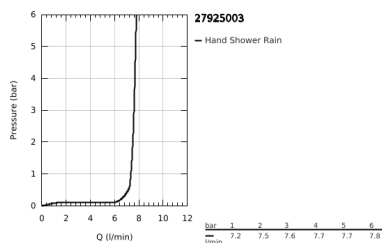

## 27 925 003 TEMPESTA 110 SHOWER RAIL SET 1 SPRAY (RAIN)

### PRODUCT DESCRIPTION

- Colour: chrome
- consisting of:
  - hand shower Tempesta 110 (27 923)
  - maximum flow rate (at 3 bar): 7.6 l/min
  - shower rail, 900 mm (27 524)
  - Relaxaflex hose 1750 mm 1/2" x 1/2" (28 154)
  - GROHE EcoJoy - less water, perfect flow
  - GROHE DreamSpray - perfect spray pattern
  - GROHE LongLife finish
  - Flexible Installation - 1 adjustable bracket for existing drill holes
  - adjustable rail holder (turn and glide shower holder)
  - GROHE SpeedClean - effortless limescale removal
  - Inner WaterGuide - inner insulation for surface protection
  - ShockProof silicone ring prevents damages caused by shower falling
  - min. recommended pressure 1.0 bar
  - suitable for instantaneous heater
  - professional edition