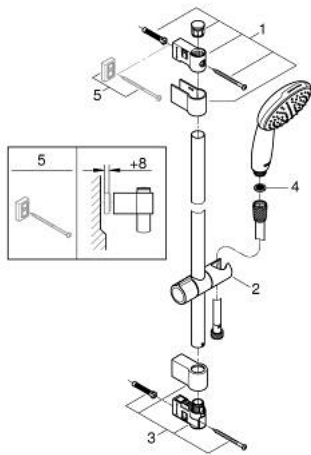

27 925 003 TEMPESTA 110 SHOWER RAIL SET 1 SPRAY (RAIN)

PRODUCT DESCRIPTION

- Colour: chrome
- consisting of:
 - hand shower Tempesta 110 (27 923)
 - AquaCalibrator limits maximum flow rate (at 3 bar): 7.6 l/min
 - shower rail, 900 mm (27 524)
 - Relaxflex hose 1750 mm 1/2" x 1/2" (28 154)
 - GROHE EcoJoy - less water, perfect flow
 - GROHE DreamSpray - perfect spray pattern
 - GROHE LongLife finish
 - Flexible Installation - 1 adjustable bracket for existing drill holes
 - adjustable rail holder (turn and glide shower holder)
 - GROHE SpeedClean - effortless limescale removal
 - Inner WaterGuide - inner insulation for surface protection
 - ShockProof silicone ring prevents damages caused by shower falling
 - min. recommended pressure 1.0 bar
 - suitable for instantaneous heater
 - professional edition

27 925 003 TEMPESTA 110 SHOWER RAIL SET 1 SPRAY (RAIN)

SPARE PARTS, November 2021 – now

- 1: Shower bar holder (Spare part-nr. 48607000)
 - 2: Glide element (Spare part-nr. 48609000)
 - 3: Shower bar holder (Spare part-nr. 48608000)
 - 4: Dirt strainer (Spare part-nr. 0700200M)
 - 5: Compensation disc (Spare part-nr. 48543001)*
- * Optional accessories