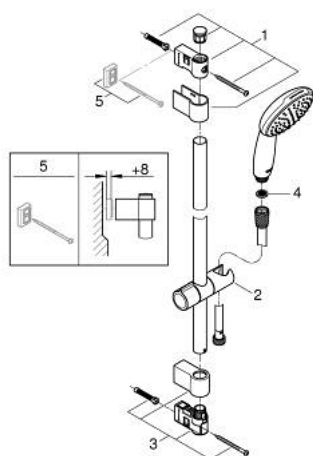

## 27 925 003 TEMPESTA 110 SHOWER RAIL SET 1 SPRAY (RAIN)

### PRODUCT DESCRIPTION

- Colour: chrome
- consisting of:
  - hand shower Tempesta 110 (27 923)
  - maximum flow rate (at 3 bar): 7.6 l/min
  - shower rail, 900 mm (27 524)
  - Relaxaflex hose 1750 mm 1/2" x 1/2" (28 154)
  - GROHE EcoJoy - less water, perfect flow
  - GROHE DreamSpray - perfect spray pattern
  - GROHE LongLife finish
  - Flexible Installation - 1 adjustable bracket for existing drill holes
  - adjustable rail holder (turn and glide shower holder)
  - GROHE SpeedClean - effortless limescale removal
  - Inner WaterGuide - inner insulation for surface protection
  - ShockProof silicone ring prevents damages caused by shower falling
  - min. recommended pressure 1.0 bar
  - suitable for instantaneous heater
  - professional edition