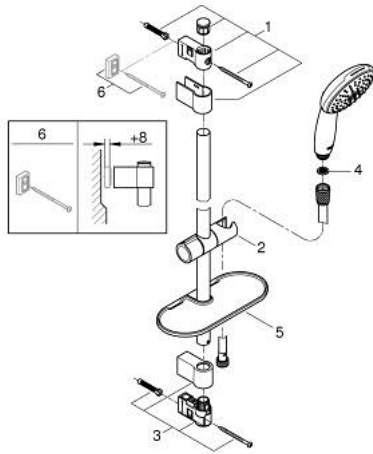

27 926 003 TEMPESTA 110 SHOWER RAIL SET 2 SPRAYS (RAIN, JET)

PRODUCT DESCRIPTION

- Colour: chrome
- consisting of:
 - hand shower Tempesta 110 (27 597)
 - maximum flow rate (at 3 bar): 13.5 l/min
 - shower rail, 600 mm (27 523)
 - Relaxaflex hose 1750 mm 1/2" x 1/2" (28 154)
 - GROHE EasyReach tray (26 770)
 - GROHE SmartSwitch - easily rotate the dial to enjoy your preferred spray option
 - GROHE DreamSpray - perfect spray pattern
 - GROHE LongLife finish
- Flexible Installation - 1 adjustable bracket for existing drill holes
- adjustable rail holder (turn and glide shower holder)
- GROHE SpeedClean - effortless limescale removal
- Inner WaterGuide - inner insulation for surface protection
- ShockProof silicone ring prevents damages caused by shower falling
- min. recommended pressure 1.0 bar
- suitable for instantaneous heater
- professional edition

27 926 003 TEMPESTA 110 SHOWER RAIL SET 2 SPRAYS (RAIN, JET)

SPARE PARTS, April 2020 – now

- 1: Shower bar holder (Spare part-nr. 48607000)
- 2: Glide element (Spare part-nr. 48609000)
- 3: Shower bar holder (Spare part-nr. 48608000)
- 4: Dirt strainer (Spare part-nr. 0700200M)
- 5: GROHE EasyReach tray (Spare part-nr. 26770001)
- 6: Compensation disc (Spare part-nr. 48543001)*