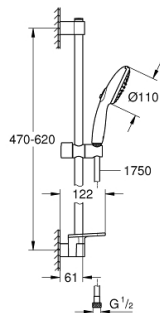

27 926 003 TEMPESTA 110 SHOWER RAIL SET 2 SPRAYS (RAIN, JET)

PRODUCT DESCRIPTION

- Colour: chrome
- consisting of:
 - hand shower Tempesta 110 (27 597)
 - maximum flow rate (at 3 bar): 13.5 l/min
 - shower rail, 600 mm (27 523)
 - Relaxaflex hose 1750 mm 1/2" x 1/2" (28 154)
 - GROHE EasyReach tray (26 770)
 - GROHE SmartSwitch - easily rotate the dial to enjoy your preferred spray option
 - GROHE DreamSpray - perfect spray pattern
 - GROHE LongLife finish
- Flexible Installation - 1 adjustable bracket for existing drill holes
- adjustable rail holder (turn and glide shower holder)
- GROHE SpeedClean - effortless limescale removal
- Inner WaterGuide - inner insulation for surface protection
- ShockProof silicone ring prevents damages caused by shower falling
- min. recommended pressure 1.0 bar
- suitable for instantaneous heater
- professional edition

27 926 003 TEMPESTA 110 SHOWER RAIL SET 2 SPRAYS (RAIN, JET)

SPARE PARTS, April 2020 – now

- 1: Shower bar holder (Spare part-nr. 48607000)
- 2: Glide element (Spare part-nr. 48609000)
- 3: Shower bar holder (Spare part-nr. 48608000)
- 4: Dirt strainer (Spare part-nr. 0700200M)
- 5: GROHE EasyReach tray (Spare part-nr. 26770001)
- 6: Compensation disc (Spare part-nr. 48543001)*