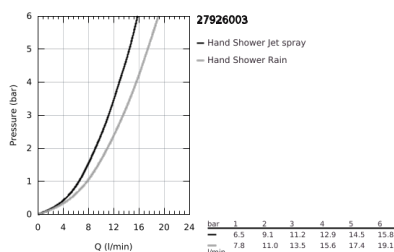

27 926 003 TEMPESTA 110 SHOWER RAIL SET 2 SPRAYS (RAIN, JET)

PRODUCT DESCRIPTION

- Colour: chrome
- consisting of:
 - hand shower Tempesta 110 (27 597)
 - maximum flow rate (at 3 bar): 13.5 l/min
 - shower rail, 600 mm (27 523)
 - Relaxaflex hose 1750 mm 1/2" x 1/2" (28 154)
 - GROHE EasyReach tray (26 770)
 - GROHE SmartSwitch - easily rotate the dial to enjoy your preferred spray option
 - GROHE DreamSpray - perfect spray pattern
 - GROHE LongLife finish
- Flexible Installation - 1 adjustable bracket for existing drill holes
- adjustable rail holder (turn and glide shower holder)
- GROHE SpeedClean - effortless limescale removal
- Inner WaterGuide - inner insulation for surface protection
- ShockProof silicone ring prevents damages caused by shower falling
- min. recommended pressure 1.0 bar
- suitable for instantaneous heater
- professional edition

27 926 003 TEMPESTA 110 SHOWER RAIL SET 2 SPRAYS (RAIN, JET)

SPARE PARTS, April 2020 – now

- 1: Shower bar holder (Spare part-nr. 48607000)
- 2: Glide element (Spare part-nr. 48609000)
- 3: Shower bar holder (Spare part-nr. 48608000)
- 4: Dirt strainer (Spare part-nr. 0700200M)
- 5: GROHE EasyReach tray (Spare part-nr. 26770001)
- 6: Compensation disc (Spare part-nr. 48543001)*