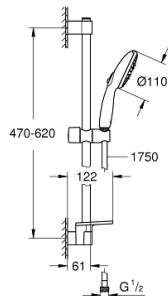

## 27 927 003 TEMPESTA 110 SHOWER RAIL SET 3 SPRAYS (RAIN, JET, MASSAGE)

### PRODUCT DESCRIPTION

- Colour: chrome
- consisting of:
  - hand shower Tempesta 110 (28 261)
  - maximum flow rate (at 3 bar): 13.5 l/min
  - shower rail, 600 mm (27 523)
  - Relaxaflex hose 1750 mm 1/2" x 1/2" (28 154)
  - GROHE EasyReach tray (26 770)
  - GROHE SmartSwitch - easily rotate the dial to enjoy your preferred spray option
  - GROHE DreamSpray - perfect spray pattern
  - GROHE LongLife finish
- Flexible Installation - 1 adjustable bracket for existing drill holes
- adjustable rail holder (turn and glide shower holder)
- GROHE SpeedClean - effortless limescale removal
- Inner WaterGuide - inner insulation for surface protection
- ShockProof silicone ring prevents damages caused by shower falling
- min. recommended pressure 1.0 bar
- suitable for instantaneous heater
- professional edition

### SPARE PARTS, April 2020 – now

- 1: Shower bar holder (Spare part-nr. 48607000)
- 2: Glide element (Spare part-nr. 48609000)
- 3: Shower bar holder (Spare part-nr. 48608000)
- 4: Dirt strainer (Spare part-nr. 0700200M)
- 5: GROHE EasyReach tray (Spare part-nr. 26770001)
- 6: Compensation disc (Spare part-nr. 48543001)\*