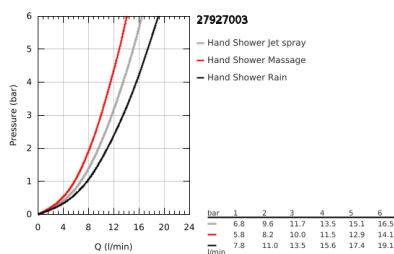

## 27 927 003 TEMPESTA 110 SHOWER RAIL SET 3 SPRAYS (RAIN, JET, MASSAGE)

### PRODUCT DESCRIPTION

- Colour: chrome
- consisting of:
  - hand shower Tempesta 110 (28 261)
  - maximum flow rate (at 3 bar): 13.5 l/min
  - shower rail, 600 mm (27 523)
  - Relaxaflex hose 1750 mm 1/2" x 1/2" (28 154)
  - GROHE EasyReach tray (26 770)
  - GROHE SmartSwitch - easily rotate the dial to enjoy your preferred spray option
  - GROHE DreamSpray - perfect spray pattern
  - GROHE LongLife finish
- Flexible Installation - 1 adjustable bracket for existing drill holes
- adjustable rail holder (turn and glide shower holder)
- GROHE SpeedClean - effortless limescale removal
- Inner WaterGuide - inner insulation for surface protection
- ShockProof silicone ring prevents damages caused by shower falling
- min. recommended pressure 1.0 bar
- suitable for instantaneous heater
- professional edition