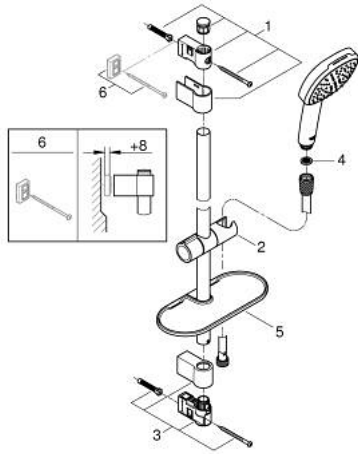

## 27 928 003 TEMPESTA CUBE 110 SHOWER RAIL SET 2 SPRAYS

### PRODUCT DESCRIPTION

- Colour: chrome
- consisting of:
  - hand shower Tempesta Cube 110 (27 571)
  - spray patterns: Rain, Jet
  - maximum flow rate (at 3 bar): 13.5 l/min
  - shower rail, 600 mm (27 523)
  - Relaxaflex hose 1750 mm 1/2" x 1/2" (28 154)
  - GROHE EasyReach tray (26 770)
- GROHE SmartSwitch - easily rotate the dial to enjoy your preferred spray option
- GROHE DreamSpray - perfect spray pattern
- GROHE LongLife finish
- Flexible Installation - 1 adjustable bracket for existing drill holes
- adjustable rail holder (turn and glide shower holder)
- GROHE SpeedClean - effortless limescale removal
- Inner WaterGuide - inner insulation for surface protection
- ShockProof silicone ring prevents damages caused by shower falling
- min. recommended pressure 1.0 bar
- suitable for instantaneous heater
- professional edition

### SPARE PARTS, April 2020 – now

- 1: Shower bar holder (Spare part-nr. 48607000)
- 2: Glide element (Spare part-nr. 48609000)
- 3: Shower bar holder (Spare part-nr. 48608000)
- 4: Dirt strainer (Spare part-nr. 0700200M)
- 5: GROHE EasyReach tray (Spare part-nr. 26770001)
- 6: Compensation disc (Spare part-nr. 48543001)\*