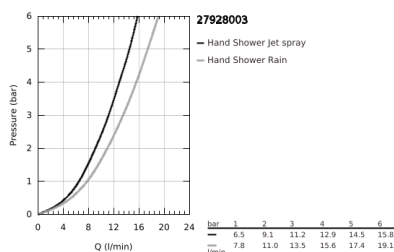

## 27 928 003 TEMPESTA CUBE 110 SHOWER RAIL SET 2 SPRAYS

### PRODUCT DESCRIPTION

- Colour: chrome
- consisting of:
  - hand shower Tempesta Cube 110 (27 571)
  - spray patterns: Rain, Jet
  - maximum flow rate (at 3 bar): 13.5 l/min
  - shower rail, 600 mm (27 523)
  - Relaxaflex hose 1750 mm 1/2" x 1/2" (28 154)
  - GROHE EasyReach tray (26 770)
- GROHE SmartSwitch - easily rotate the dial to enjoy your preferred spray option
- GROHE DreamSpray - perfect spray pattern
- GROHE LongLife finish
- Flexible Installation - 1 adjustable bracket for existing drill holes
- adjustable rail holder (turn and glide shower holder)
- GROHE SpeedClean - effortless limescale removal
- Inner WaterGuide - inner insulation for surface protection
- ShockProof silicone ring prevents damages caused by shower falling
- min. recommended pressure 1.0 bar
- suitable for instantaneous heater
- professional edition