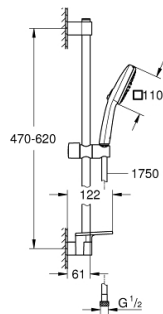

## 27 928 003 TEMPESTA CUBE 110 SHOWER RAIL SET 2 SPRAYS

### PRODUCT DESCRIPTION

- Colour: chrome
- consisting of:
  - hand shower Tempesta Cube 110 (27 571)
  - spray patterns: Rain, Jet
  - maximum flow rate (at 3 bar): 13.5 l/min
  - shower rail, 600 mm (27 523)
  - Relaxaflex hose 1750 mm 1/2" x 1/2" (28 154)
  - GROHE EasyReach tray (26 770)
- GROHE SmartSwitch - easily rotate the dial to enjoy your preferred spray option
- GROHE DreamSpray - perfect spray pattern
- GROHE LongLife finish
- Flexible Installation - 1 adjustable bracket for existing drill holes
- adjustable rail holder (turn and glide shower holder)
- GROHE SpeedClean - effortless limescale removal
- Inner WaterGuide - inner insulation for surface protection
- ShockProof silicone ring prevents damages caused by shower falling
- min. recommended pressure 1.0 bar
- suitable for instantaneous heater
- professional edition

### SPARE PARTS, April 2020 – now

- 1: Shower bar holder (Spare part-nr. 48607000)
- 2: Glide element (Spare part-nr. 48609000)
- 3: Shower bar holder (Spare part-nr. 48608000)
- 4: Dirt strainer (Spare part-nr. 0700200M)
- 5: GROHE EasyReach tray (Spare part-nr. 26770001)
- 6: Compensation disc (Spare part-nr. 48543001)\*