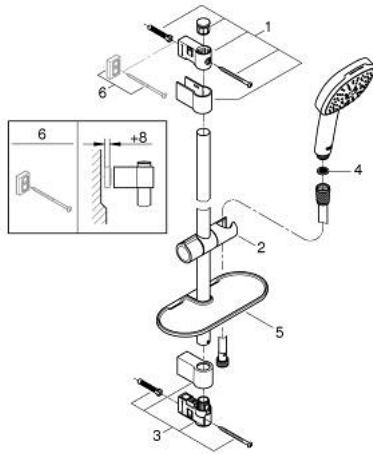

27 929 003 TEMPESTA CUBE 110 SHOWER RAIL SET 3 SPRAYS

PRODUCT DESCRIPTION

- Colour: chrome
- consisting of:
 - hand shower Tempesta Cube 110 (27 572)
 - spray patterns: Jet, Rain, Massage
 - maximum flow rate (at 3 bar): 13.5 l/min
 - shower rail, 600 mm (27 523)
 - Relaxaflex hose 1750 mm 1/2" x 1/2" (28 154)
 - GROHE EasyReach tray (26 770)
 - GROHE SmartSwitch - easily rotate the dial to enjoy your preferred spray option
 - GROHE DreamSpray - perfect spray pattern
 - GROHE LongLife finish
- Flexible Installation - 1 adjustable bracket for existing drill holes
- adjustable rail holder (turn and glide shower holder)
- GROHE SpeedClean - effortless limescale removal
- Inner WaterGuide - inner insulation for surface protection
- ShockProof silicone ring prevents damages caused by shower falling
- min. recommended pressure 1.0 bar
- suitable for instantaneous heater
- professional edition

27 929 003 TEMPESTA CUBE 110 SHOWER RAIL SET 3 SPRAYS

SPARE PARTS, November 2021 – now

- 1: Shower bar holder (Spare part-nr. 48607000)
- 2: Glide element (Spare part-nr. 48609000)
- 3: Shower bar holder (Spare part-nr. 48608000)
- 4: Dirt strainer (Spare part-nr. 0700200M)
- 5: GROHE EasyReach tray (Spare part-nr. 26770001)
- 6: Compensation disc (Spare part-nr. 48543001)*