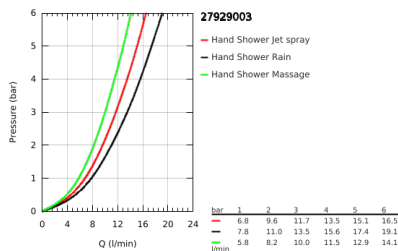

27 929 003 TEMPESTA CUBE 110 SHOWER RAIL SET 3 SPRAYS

PRODUCT DESCRIPTION

- Colour: chrome
- consisting of:
 - hand shower Tempesta Cube 110 (27 572)
 - spray patterns: Jet, Rain, Massage
 - maximum flow rate (at 3 bar): 13.5 l/min
 - shower rail, 600 mm (27 523)
 - Relaxaflex hose 1750 mm 1/2" x 1/2" (28 154)
 - GROHE EasyReach tray (26 770)
 - GROHE SmartSwitch - easily rotate the dial to enjoy your preferred spray option
 - GROHE DreamSpray - perfect spray pattern
 - GROHE LongLife finish
- Flexible Installation - 1 adjustable bracket for existing drill holes
- adjustable rail holder (turn and glide shower holder)
- GROHE SpeedClean - effortless limescale removal
- Inner WaterGuide - inner insulation for surface protection
- ShockProof silicone ring prevents damages caused by shower falling
- min. recommended pressure 1.0 bar
- suitable for instantaneous heater
- professional edition

27 929 003 TEMPESTA CUBE 110 SHOWER RAIL SET 3 SPRAYS

SPARE PARTS, November 2021 – now

- 1: Shower bar holder (Spare part-nr. 48607000)
- 2: Glide element (Spare part-nr. 48609000)
- 3: Shower bar holder (Spare part-nr. 48608000)
- 4: Dirt strainer (Spare part-nr. 0700200M)
- 5: GROHE EasyReach tray (Spare part-nr. 26770001)
- 6: Compensation disc (Spare part-nr. 48543001)*