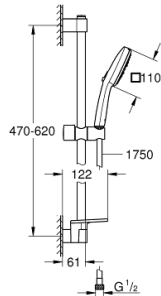

27 929 003 TEMPESTA CUBE 110 SHOWER RAIL SET 3 SPRAYS

PRODUCT DESCRIPTION

- Colour: chrome
- consisting of:
 - hand shower Tempesta Cube 110 (27 572)
 - spray patterns: Jet, Rain, Massage
 - maximum flow rate (at 3 bar): 13.5 l/min
 - shower rail, 600 mm (27 523)
 - Relaxaflex hose 1750 mm 1/2" x 1/2" (28 154)
 - GROHE EasyReach tray (26 770)
 - GROHE SmartSwitch - easily rotate the dial to enjoy your preferred spray option
 - GROHE DreamSpray - perfect spray pattern
 - GROHE LongLife finish
- Flexible Installation - 1 adjustable bracket for existing drill holes
- adjustable rail holder (turn and glide shower holder)
- GROHE SpeedClean - effortless limescale removal
- Inner WaterGuide - inner insulation for surface protection
- ShockProof silicone ring prevents damages caused by shower falling
- min. recommended pressure 1.0 bar
- suitable for instantaneous heater
- professional edition

27 929 003 TEMPESTA CUBE 110 SHOWER RAIL SET 3 SPRAYS

SPARE PARTS, November 2021 – now

- 1: Shower bar holder (Spare part-nr. 48607000)
- 2: Glide element (Spare part-nr. 48609000)
- 3: Shower bar holder (Spare part-nr. 48608000)
- 4: Dirt strainer (Spare part-nr. 0700200M)
- 5: GROHE EasyReach tray (Spare part-nr. 26770001)
- 6: Compensation disc (Spare part-nr. 48543001)*