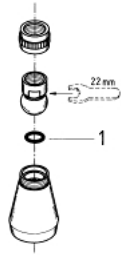

28 094 000 RELEXA PLUS 50 HEAD SHOWER 1 SPRAY

PRODUCT DESCRIPTION

- Colour: chrome
- with ball joint
- 1/2" connection
- GROHE LongLife finish
- adjustable flow rate
- without shower arm

28 094 000 RELEXA PLUS 50 HEAD SHOWER 1 SPRAY

SPARE PARTS, January 1980 – now

1: Sealing washer (Spare part-nr. 0119800M)

20.06.90 02.03.95
Neuhaus Klotz.

28.099

28.094