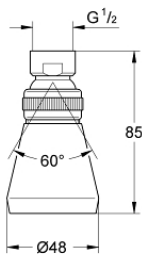

28 094 000 RELEXA PLUS 50 HEAD SHOWER 1 SPRAY

PRODUCT DESCRIPTION

- Colour: chrome
- with ball joint
- 1/2" connection
- GROHE LongLife finish
- adjustable flow rate
- without shower arm

28 094 000 RELEXA PLUS 50 HEAD SHOWER 1 SPRAY

SPARE PARTS, January 1980 – now

1: Sealing washer (Spare part-nr. 0119800M)

20.06.90 02.03.95
Neuhaus Klotz.

28.099

28.094