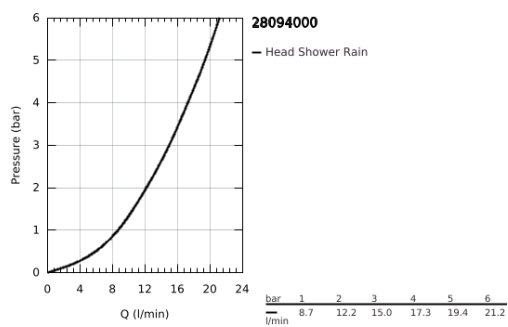

28 094 000 RELEXA PLUS 50 HEAD SHOWER 1 SPRAY

PRODUCT DESCRIPTION

- Colour: chrome
- with ball joint
- 1/2" connection
- GROHE LongLife finish
- adjustable flow rate
- without shower arm

28 094 000 RELEXA PLUS 50 HEAD SHOWER 1 SPRAY