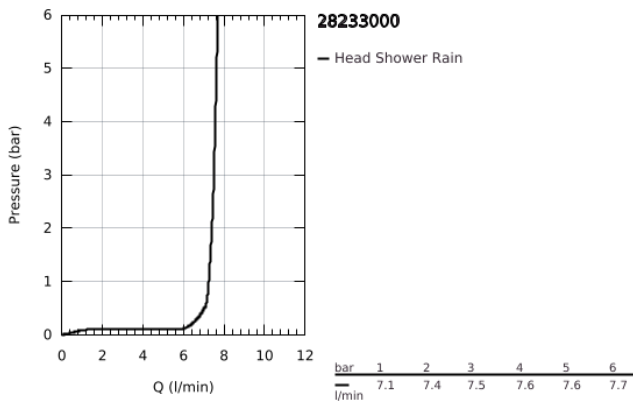

28 233 000 EUPHORIA COSMOPOLITAN 160 HEAD SHOWER 1 SPRAY

PRODUCT DESCRIPTION

- Colour: chrome
- spray pattern: Rain
- maximum flow rate (at 3 bar): 7.5 l/min
- ball joint $\pm 15^\circ$ rotatable
- connection thread $\frac{1}{2}$ "
- GROHE EcoJoy - less water, perfect flow
- GROHE DreamSpray - perfect spray pattern
- GROHE LongLife finish
- GROHE SpeedClean - effortless limescale removal
- suitable for instantaneous heater
- min. recommended pressure 1.0 bar

28 233 000 **EUPHORIA COSMOPOLITAN 160 HEAD SHOWER 1 SPRAY**

SPARE PARTS, March 2009 – now

1: Fibre seal dia. Ø 18,5 x Ø 12 x 2 (Spare part-nr. 0138900M)

2: Dirt strainer (Spare part-nr. 0676800M)