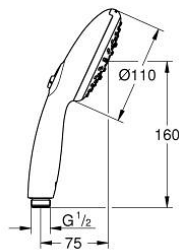

28 261 003 TEMPESTA 110 HAND SHOWER 3 SPRAYS

PRODUCT DESCRIPTION

- Colour: chrome
- spray patterns: Rain, Jet, Massage
- maximum flow rate (at 3 bar): 13.5 l/min
- GROHE SmartSwitch - easily rotate the dial to enjoy your preferred spray option
- GROHE DreamSpray - perfect spray pattern
- GROHE LongLife finish
- GROHE SpeedClean - effortless limescale removal
- Inner WaterGuide - inner insulation for surface protection
- ShockProof silicone ring prevents damages caused by shower falling
- universal mounting system, fitting all standard shower hoses
- min. recommended pressure 1.0 bar
- suitable for instantaneous heater
- professional edition

28 261 003 TEMPESTA 110 HAND SHOWER 3 SPRAYS

SPARE PARTS, April 2020 – now

1: Dirt strainer (Spare part-nr. 0700200M)