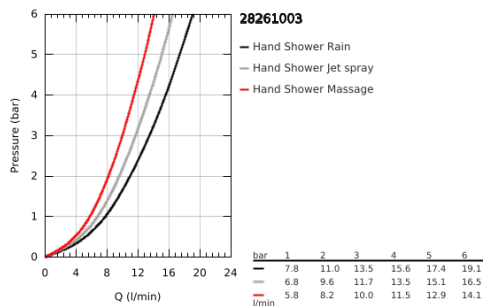

28 261 003 TEMPESTA 110 HAND SHOWER 3 SPRAYS

PRODUCT DESCRIPTION

- Colour: chrome
- spray patterns: Rain, Jet, Massage
- maximum flow rate (at 3 bar): 13.5 l/min
- GROHE SmartSwitch - easily rotate the dial to enjoy your preferred spray option
- GROHE DreamSpray - perfect spray pattern
- GROHE LongLife finish
- GROHE SpeedClean - effortless limescale removal
- Inner WaterGuide - inner insulation for surface protection
- ShockProof silicone ring prevents damages caused by shower falling
- universal mounting system, fitting all standard shower hoses
- min. recommended pressure 1.0 bar
- suitable for instantaneous heater
- professional edition