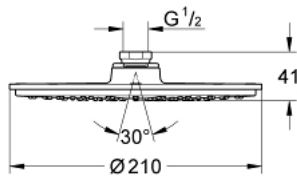

## 28 368 00E RAINSHOWER COSMOPOLITAN 210 HEAD SHOWER 1 SPRAY

### PRODUCT DESCRIPTION

- Colour: chrome
- spray pattern: Rain
- starting at 0.5 bar flow pressure
- maximum flow rate (at 3 bar): 5 l/min
- Ø 210 mm
- material: metal
- with ball joint
- rotation angle  $\pm 15^\circ$
- connection thread  $\frac{1}{2}$ "
- GROHE EcoJoy - less water, perfect flow
- GROHE LongLife finish
- GROHE SpeedClean - effortless limescale removal
- suitable for instantaneous heater
- min. recommended pressure 1.0 bar
- This head shower should only be used in conjunction with shower arm 28 497 or 28 576!

28 368 00E **RAINSHOWER COSMOPOLITAN 210 HEAD SHOWER 1 SPRAY**

**SPARE PARTS**, October 2008 – now

1: Spare part set (Spare part-nr. 45933000)