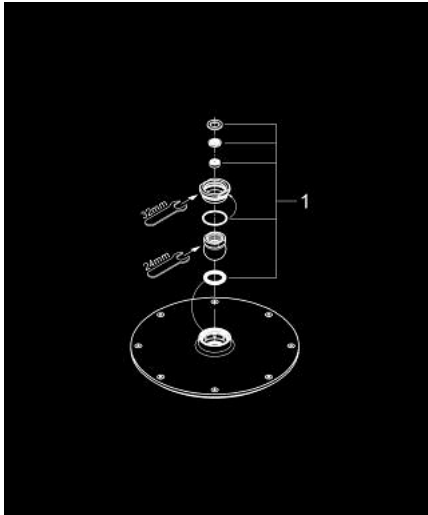

## 28 368 00E RAINSHOWER COSMOPOLITAN 210 HEAD SHOWER 1 SPRAY

### PRODUCT DESCRIPTION

- Colour: chrome
- spray pattern: Rain
- starting at 0.5 bar flow pressure
- maximum flow rate (at 3 bar): 5 l/min
- Ø 210 mm
- material: metal
- with ball joint
- rotation angle  $\pm 15^\circ$
- connection thread  $\frac{1}{2}$ "
- GROHE EcoJoy - less water, perfect flow
- GROHE LongLife finish
- GROHE SpeedClean - effortless limescale removal
- suitable for instantaneous heater
- min. recommended pressure 1.0 bar
- This head shower should only be used in conjunction with shower arm 28 497 or 28 576!

28 368 00E **RAINSHOWER COSMOPOLITAN 210 HEAD SHOWER 1 SPRAY**

**SPARE PARTS**, October 2008 – now

1: Spare part set (Spare part-nr. 45933000)