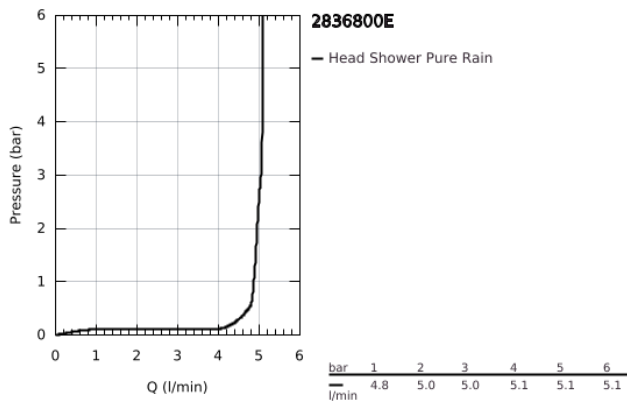

## 28 368 00E RAINSHOWER COSMOPOLITAN 210 HEAD SHOWER 1 SPRAY

### PRODUCT DESCRIPTION

- Colour: chrome
- spray pattern: Rain
- starting at 0.5 bar flow pressure
- maximum flow rate (at 3 bar): 5 l/min
- Ø 210 mm
- material: metal
- with ball joint
- rotation angle  $\pm 15^\circ$
- connection thread  $\frac{1}{2}$ "
- GROHE EcoJoy - less water, perfect flow
- GROHE LongLife finish
- GROHE SpeedClean - effortless limescale removal
- suitable for instantaneous heater
- min. recommended pressure 1.0 bar
- This head shower should only be used in conjunction with shower arm 28 497 or 28 576!

28 368 00E **RAINSHOWER COSMOPOLITAN 210 HEAD SHOWER 1 SPRAY**

**SPARE PARTS**, October 2008 – now

1: Spare part set (Spare part-nr. 45933000)