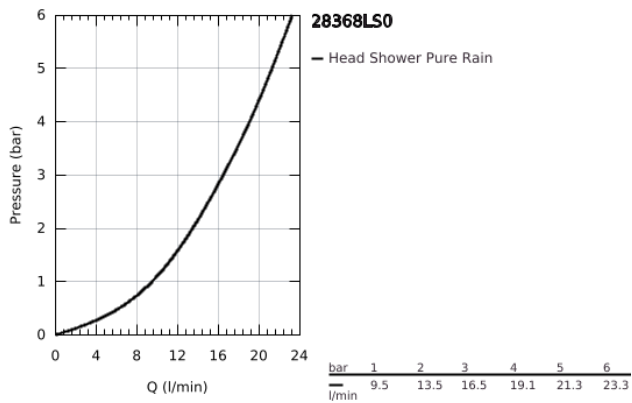

## 28 368 LS0 RAINSHOWER COSMOPOLITAN 210 HEAD SHOWER 1 SPRAY

### PRODUCT DESCRIPTION

- Colour: moon white/chrome
- spray pattern: Rain
- starting at 0.5 bar flow pressure
- spray plate white
- Ø 210 mm
- material: metal
- with ball joint
- rotation angle  $\pm 15^\circ$
- connection thread  $\frac{1}{2}$ "
- GROHE DreamSpray - perfect flow
- GROHE LongLife finish
- GROHE SpeedClean - effortless limescale removal
- suitable for instantaneous heater
- This head shower should only be used in conjunction with shower arm 28 384, 28 497 28 576 or 28 724!
- GROHE LongLife finish