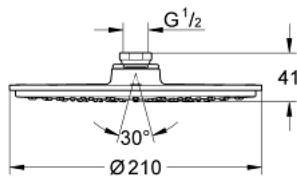

## 28 368 LS0 RAINSHOWER COSMOPOLITAN 210 HEAD SHOWER 1 SPRAY

### PRODUCT DESCRIPTION

- Colour: moon white/chrome
- spray pattern: Rain
- starting at 0.5 bar flow pressure
- spray plate white
- Ø 210 mm
- material: metal
- with ball joint
- rotation angle  $\pm 15^\circ$
- connection thread  $\frac{1}{2}$ "
- GROHE DreamSpray - perfect flow
- GROHE LongLife finish
- GROHE SpeedClean - effortless limescale removal
- suitable for instantaneous heater
- This head shower should only be used in conjunction with shower arm 28 384, 28 497 28 576 or 28 724!
- GROHE LongLife finish