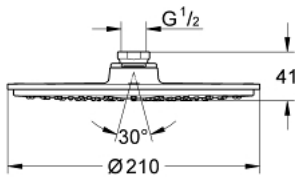

28 373 000 **RAINSHOWER COSMOPOLITAN 210 HEAD SHOWER 1 SPRAY**

PRODUCT DESCRIPTION

- Colour: chrome
- spray pattern: Rain
- starting at 0.5 bar flow pressure
- maximum flow rate (at 3 bar): 8 l/min
- Ø 210 mm
- material: metal
- 120 spray nozzles
- with ball joint
- rotation angle $\pm 15^\circ$
- connection thread $\frac{1}{2}''$
- GROHE EcoJoy - less water, perfect flow
- GROHE DreamSpray - perfect flow
- GROHE LongLife finish
- GROHE SpeedClean - effortless limescale removal

28 373 000 **RAINSHOWER COSMOPOLITAN 210 HEAD SHOWER 1 SPRAY**

SPARE PARTS, January 2002 – March 2012

1: Spare part set (Spare part-nr. 45933000)