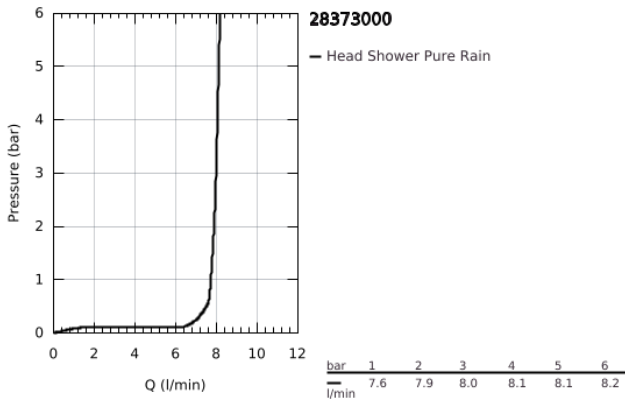

28 373 000 **RAINSHOWER COSMOPOLITAN 210 HEAD SHOWER 1 SPRAY**

PRODUCT DESCRIPTION

- Colour: chrome
- spray pattern: Rain
- starting at 0.5 bar flow pressure
- maximum flow rate (at 3 bar): 8 l/min
- Ø 210 mm
- material: metal
- 120 spray nozzles
- with ball joint
- rotation angle $\pm 15^\circ$
- connection thread $\frac{1}{2}''$
- GROHE EcoJoy - less water, perfect flow
- GROHE DreamSpray - perfect flow
- GROHE LongLife finish
- GROHE SpeedClean - effortless limescale removal

28 373 000 **RAINSHOWER COSMOPOLITAN 210 HEAD SHOWER 1 SPRAY**

SPARE PARTS, January 2002 – March 2012

1: Spare part set (Spare part-nr. 45933000)