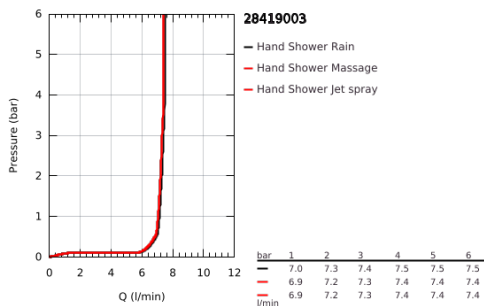

28 419 003 TEMPESTA 110 HAND SHOWER 3 SPRAYS

PRODUCT DESCRIPTION

- Colour: chrome
- spray patterns: Rain, Jet, Massage
- maximum flow rate (at 3 bar): 7.4 l/min
- GROHE EcoJoy - less water, perfect flow
- GROHE SmartSwitch - easily rotate the dial to enjoy your preferred spray option
- GROHE DreamSpray - perfect spray pattern
- GROHE LongLife finish
- GROHE SpeedClean - effortless limescale removal
- Inner WaterGuide - inner insulation for surface protection
- ShockProof silicone ring prevents damages caused by shower falling
- universal mounting system, fitting all standard shower hoses
- min. recommended pressure 1.0 bar
- suitable for instantaneous heater
- professional edition

Pure Freude
an Wasser

28 419 003 TEMPESTA 110 HAND SHOWER 3 SPRAYS

SPARE PARTS, April 2020 – now

1: Dirt strainer (Spare part-nr. 0700200M)