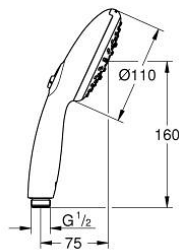

28 419 003 TEMPESTA 110 HAND SHOWER 3 SPRAYS

PRODUCT DESCRIPTION

- Colour: chrome
- spray patterns: Rain, Jet, Massage
- maximum flow rate (at 3 bar): 7.4 l/min
- GROHE EcoJoy - less water, perfect flow
- GROHE SmartSwitch - easily rotate the dial to enjoy your preferred spray option
- GROHE DreamSpray - perfect spray pattern
- GROHE LongLife finish
- GROHE SpeedClean - effortless limescale removal
- Inner WaterGuide - inner insulation for surface protection
- ShockProof silicone ring prevents damages caused by shower falling
- universal mounting system, fitting all standard shower hoses
- min. recommended pressure 1.0 bar
- suitable for instantaneous heater
- professional edition

Pure Freude
an Wasser

28 419 003 TEMPESTA 110 HAND SHOWER 3 SPRAYS

SPARE PARTS, April 2020 – now

1: Dirt strainer (Spare part-nr. 0700200M)