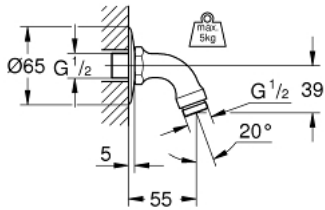

28 429 000 RELEXA SHOWER ARM 55 MM

PRODUCT DESCRIPTION

- Colour: chrome
- connection thread 1/2"
- GROHE LongLife finish

28 429 000 RELEXA SHOWER ARM 55 MM

SPARE PARTS, January 1978 – now

1: Escutcheon 1/2" (Spare part-nr. 02201000)