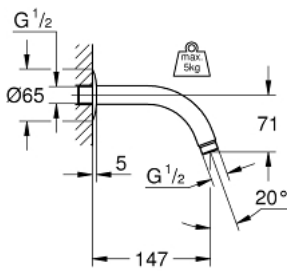

28 541 000 **RELEXA SHOWER ARM 147 MM**

PRODUCT DESCRIPTION

- Colour: chrome
- connection thread ½"
- escutcheon
- GROHE LongLife finish

28 541 000 **RELEXA SHOWER ARM 147 MM**

SPARE PARTS, January 1989 – now

1: Escutcheon 1/2" (Spare part-nr. 02201000)