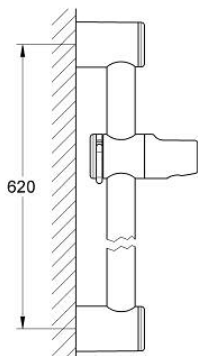

28 620 000 RELEXA SHOWER RAIL, 600 MM

PRODUCT DESCRIPTION

- Colour: chrome
- Ø 28 mm
- with wall holders
- glide element and swivel holder
- angle of inclination adjustable by click stop device
- height adjustment by click stop
- GROHE LongLife finish

28 620 000 RELEXA SHOWER RAIL, 600 MM

SPARE PARTS, July 2004 – now

- 1: Glide element (Spare part-nr. 45650IP0)
- 1.1: Cover cap (Spare part-nr. 45652P00)
- 2: Shower bar holder (Spare part-nr. 45196IP0)
- 2.1: Cover cap (Spare part-nr. 45652P00)
- 3: Compensation disc (Spare part-nr. 45459000)*
- * Optional accessories