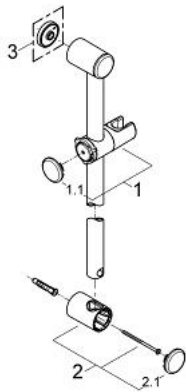

28 620 000 RELEXA SHOWER RAIL, 600 MM

PRODUCT DESCRIPTION

- Colour: chrome
- Ø 28 mm
- with wall holders
- glide element and swivel holder
- angle of inclination adjustable by click stop device
- height adjustment by click stop
- GROHE LongLife finish

28 620 000 RELEXA SHOWER RAIL, 600 MM

SPARE PARTS, July 2004 – now

- 1: Glide element (Spare part-nr. 45650IP0)
- 1.1: Cover cap (Spare part-nr. 45652P00)
- 2: Shower bar holder (Spare part-nr. 45196IP0)
- 2.1: Cover cap (Spare part-nr. 45652P00)
- 3: Compensation disc (Spare part-nr. 45459000)*
- * Optional accessories