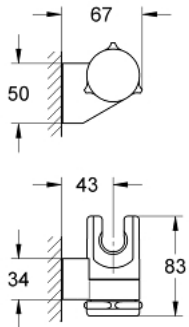

## 28 623 000 RELEXA WALL HAND SHOWER HOLDER

## 28 623 000 RELEXA WALL HAND SHOWER HOLDER

**SPARE PARTS**, January 1991 – now

1: Cover cap (Spare part-nr. 45652P00)