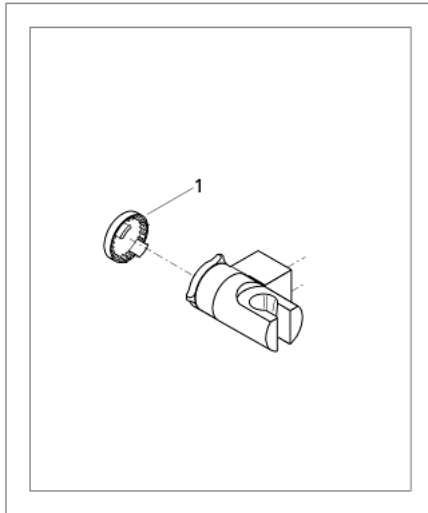

## 28 623 000 RELEXA WALL HAND SHOWER HOLDER

### PRODUCT DESCRIPTION

- Colour: chrome
- adjustable
- GROHE LongLife finish

## 28 623 000 RELEXA WALL HAND SHOWER HOLDER

**SPARE PARTS**, January 1991 – now

1: Cover cap (Spare part-nr. 45652P00)