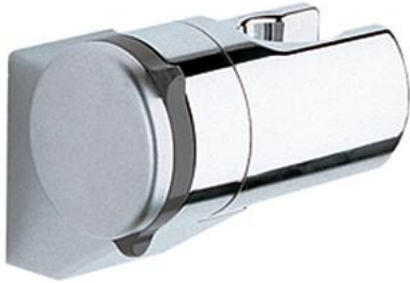

## 28 623 000 RELEXA WALL HAND SHOWER HOLDER

### PRODUCT DESCRIPTION

- Colour: chrome
- adjustable
- GROHE LongLife finish

## 28 623 000 RELEXA WALL HAND SHOWER HOLDER

**SPARE PARTS**, January 1991 – now

1: Cover cap (Spare part-nr. 45652P00)