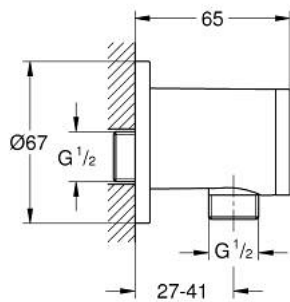

28 626 000 RELEXA SHOWER OUTLET ELBOW, 1/2"

PRODUCT DESCRIPTION

- Colour: chrome
- shower connection 1/2"
- wall connection 1/2"
- male thread
- GROHE LongLife finish
- with matt chrome cap

28 626 000 **RELEXA SHOWER OUTLET ELBOW, 1/2"**

SPARE PARTS, March 2014 – June 2023

1: Cap (Spare part-nr. 1029380000)