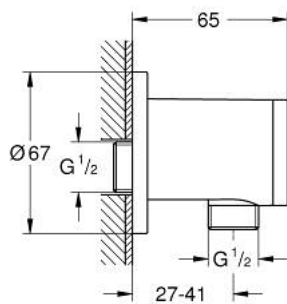

## 28 671 000 RELEXA SHOWER OUTLET ELBOW, 1/2"

### PRODUCT DESCRIPTION

- Colour: chrome
- male thread
- suitable for the Relixa plus hand sprays
- Single (28 212)
- Exquisit (28 215)
- Duo (28 419)
- Duo (28 261)
- Trio (28 421)
- Trio (28 578)
- GROHE LongLife finish

## 28 671 000 RELEXA SHOWER OUTLET ELBOW, 1/2"

**SPARE PARTS**, January 1993 – now

1: Cover cap (Spare part-nr. 45364000)

83 455  
06.11.93  
Well

28.672us 28.673

28.671