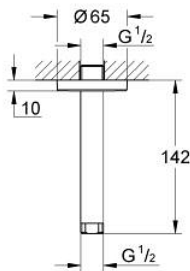

28 724 000 **RAINSHOWER SHOWER ARM CEILING 142 MM**

PRODUCT DESCRIPTION

- Colour: chrome
- connection thread ½"
- GROHE LongLife finish

28 724 000 **RAINSHOWER SHOWER ARM CEILING 142 MM**

SPARE PARTS, October 2004 – now

1: Escutcheon (Spare part-nr. 11741000)