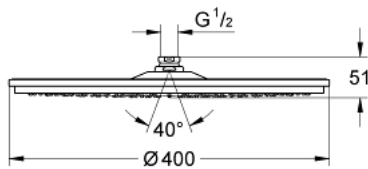

28 778 000 RAINSHOWER COSMOPOLITAN 400 HEAD SHOWER 1 SPRAY

PRODUCT DESCRIPTION

- Colour: chrome
- normal (wide) spray starting at 0.5 bar flow pressure
- maximum flow rate (at 3 bar): 7.5 l/min
- Ø 400 mm
- material: metal
- ball joint with turning angle $20^\circ \pm 20^\circ$
- connection thread $\frac{1}{2}$ "
- GROHE DreamSpray - perfect flow
- GROHE LongLife finish
- GROHE SpeedClean - effortless limescale removal
- suitable for instantaneous heater
- this head shower should only be used with shower arm 26 146, 28 982, 28 497 or 28 724

28 778 000 **RAINSHOWER COSMOPOLITAN 400 HEAD SHOWER 1 SPRAY**

SPARE PARTS, May 2005 – now

1: Spare part set (Spare part-nr. 45933000)