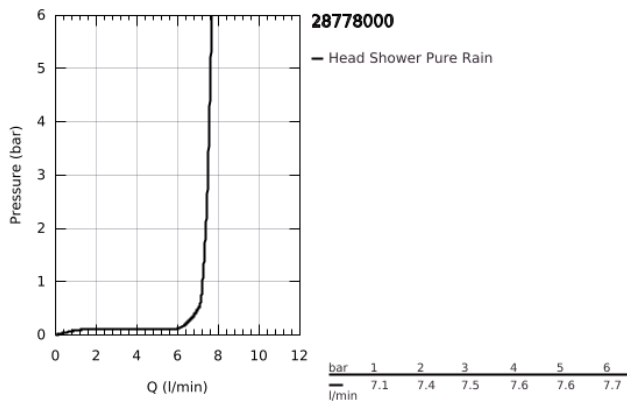

28 778 000 RAINSHOWER COSMOPOLITAN 400 HEAD SHOWER 1 SPRAY

PRODUCT DESCRIPTION

- Colour: chrome
- normal (wide) spray starting at 0.5 bar flow pressure
- maximum flow rate (at 3 bar): 7.5 l/min
- Ø 400 mm
- material: metal
- ball joint with turning angle $20^\circ \pm 20^\circ$
- connection thread $\frac{1}{2}$ "
- GROHE DreamSpray - perfect flow
- GROHE LongLife finish
- GROHE SpeedClean - effortless limescale removal
- suitable for instantaneous heater
- this head shower should only be used with shower arm 26 146, 28 982, 28 497 or 28 724

28 778 000 **RAINSHOWER COSMOPOLITAN 400 HEAD SHOWER 1 SPRAY**

SPARE PARTS, May 2005 – now

1: Spare part set (Spare part-nr. 45933000)