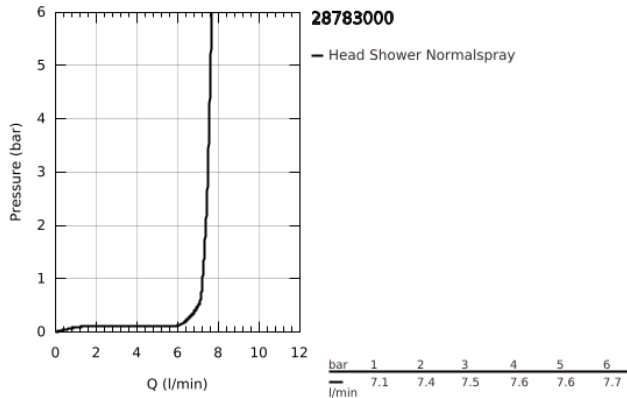

## 28 783 000 RAINSHOWER COSMOPOLITAN 400 HEAD SHOWER 1 SPRAY

### PRODUCT DESCRIPTION

- Colour: chrome
- normal (wide) spray starting at 0.5 bar flow pressure
- Ø 400 mm
- 252 spray nozzles
- material: brass
- ball joint with turning angle  $20^\circ \pm 20^\circ$
- 1/2" NPT female thread
- 9.5 l/min flow limiter
- GROHE LongLife finish
- GROHE SpeedClean - effortless limescale removal
- suitable for instantaneous heater
- this head shower should only be used in conjunction with shower arm 28 983 or 28 492