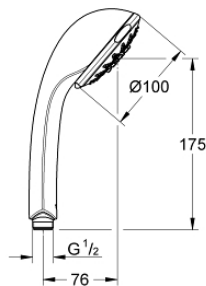

28 796 000 RELEXA 100 FIVE HAND SHOWER 5 SPRAYS

PRODUCT DESCRIPTION

- Colour: chrome
- spray patterns: Normal, Jet, Rain, Massage, Champagne spray
- GROHE DreamSpray - perfect spray pattern
- GROHE LongLife finish
- GROHE SpeedClean - effortless limescale removal
- Inner WaterGuide - inner insulation for surface protection
- universal mounting system, fitting all standard shower hoses
- suitable for instantaneous heater
- minimum flow rate 7.5 l/min.
- min. recommended pressure 1.0 bar

Pure Freude
an Wasser

28 796 000 RELEXA 100 FIVE HAND SHOWER 5 SPRAYS

SPARE PARTS, June 2005 – now

1: Dirt strainer (Spare part-nr. 0700200M)