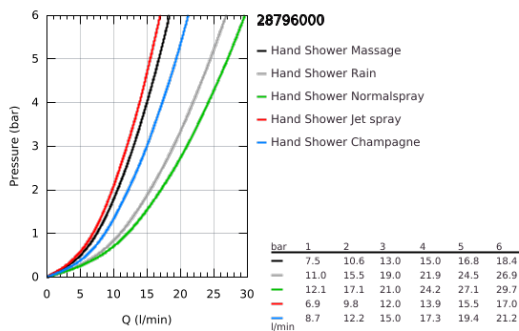

28 796 000 RELEXA 100 FIVE HAND SHOWER 5 SPRAYS

PRODUCT DESCRIPTION

- Colour: chrome
- spray patterns: Normal, Jet, Rain, Massage, Champagne spray
- GROHE DreamSpray - perfect spray pattern
- GROHE LongLife finish
- GROHE SpeedClean - effortless limescale removal
- Inner WaterGuide - inner insulation for surface protection
- universal mounting system, fitting all standard shower hoses
- suitable for instantaneous heater
- minimum flow rate 7.5 l/min.
- min. recommended pressure 1.0 bar

Pure Freude
an Wasser

28 796 000 RELEXA 100 FIVE HAND SHOWER 5 SPRAYS

SPARE PARTS, June 2005 – now

1: Dirt strainer (Spare part-nr. 0700200M)