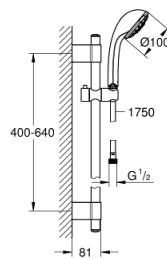

28 964 001 RELEXA 100 FIVE SHOWER RAIL SET 5 SPRAYS

PRODUCT DESCRIPTION

- Colour: chrome
- consisting of:
 - hand shower Relexa Five (28 796)
 - shower rail, 600 mm (28 797)
 - with wall holders made of metal
 - Rotaflex TwistStop shower hose 1.750 mm 1/2" x 1/2" (28 410)
 - GROHE DreamSpray - perfect spray pattern
 - GROHE LongLife finish
 - GROHE FastFixation Plus adjustable distance between brackets for adaption to existing drilling holes
 - GROHE SpeedClean - effortless limescale removal
 - Inner WaterGuide - inner insulation for surface protection
 - TwistStop - to prevent hose from twisting

28 964 001 RELEXA 100 FIVE SHOWER RAIL SET 5 SPRAYS

SPARE PARTS, November 2021 – now

- 1: Cover cap (Spare part-nr. 45922000)
- 2: Glide element (Spare part-nr. 48177000)
- 3: Shower bar holder (Spare part-nr. 48333000)
- 4: Dirt strainer (Spare part-nr. 0700200M)
- 5: Compensation disc (Spare part-nr. 45914XE0)*