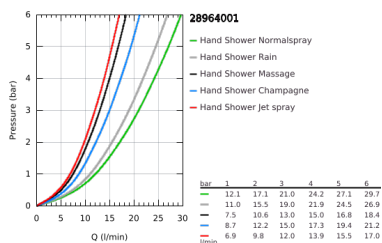

28 964 001 RELEXA 100 FIVE SHOWER RAIL SET 5 SPRAYS

PRODUCT DESCRIPTION

- Colour: chrome
- consisting of:
 - hand shower Relexa Five (28 796)
 - shower rail, 600 mm (28 797)
 - with wall holders made of metal
 - Rotaflex TwistStop shower hose 1.750 mm 1/2" x 1/2" (28 410)
 - GROHE DreamSpray - perfect spray pattern
 - GROHE LongLife finish
 - GROHE FastFixation Plus adjustable distance between brackets for adaption to existing drilling holes
 - GROHE SpeedClean - effortless limescale removal
 - Inner WaterGuide - inner insulation for surface protection
 - TwistStop - to prevent hose from twisting

28 964 001 RELEXA 100 FIVE SHOWER RAIL SET 5 SPRAYS

SPARE PARTS, November 2021 – now

- 1: Cover cap (Spare part-nr. 45922000)
- 2: Glide element (Spare part-nr. 48177000)
- 3: Shower bar holder (Spare part-nr. 48333000)
- 4: Dirt strainer (Spare part-nr. 0700200M)
- 5: Compensation disc (Spare part-nr. 45914XE0)*