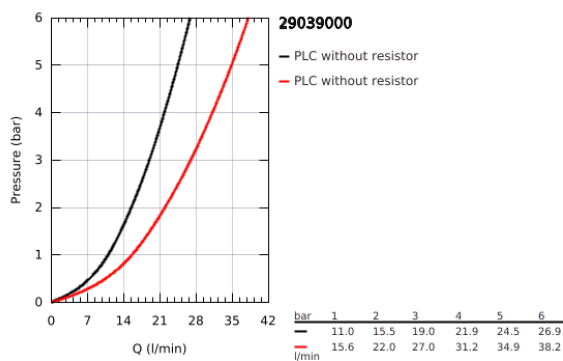

## 29 039 000 BAUEDGE SINGLE-LEVER BATH MIXER

### PRODUCT DESCRIPTION

- Colour: chrome
- concealed installation
- consisting of:
  - set for final installation
  - rough-in set (32 963 000)
  - metal lever
  - GROHE SmoothControl 46 mm ceramic cartridge
  - GROHE LongLife finish
  - adjustable flow rate limiter
  - automatic diverter: bath/shower
  - escutcheon- and shaft-sealing
  - optional temperature limiter