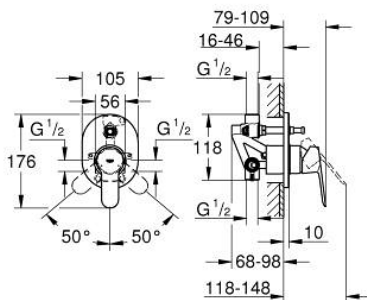

## 29 039 000 BAUEDGE SINGLE-LEVER BATH MIXER

### PRODUCT DESCRIPTION

- Colour: chrome
- concealed installation
- consisting of:
  - set for final installation
  - rough-in set (32 963 000)
  - metal lever
  - GROHE SmoothControl 46 mm ceramic cartridge
  - GROHE LongLife finish
  - adjustable flow rate limiter
  - automatic diverter: bath/shower
  - escutcheon- and shaft-sealing
  - optional temperature limiter

### SPARE PARTS, December 2009 – now

- 1: Lever (Spare part-nr. 46698000)
- 2: Escutcheon (Spare part-nr. 46772000)
- 3: Cap (Spare part-nr. 09038000)
- 4: Cartridge (Spare part-nr. 46048000)
- 5: Diverter (Spare part-nr. 46737000)
- 6: Temperature limiter (Spare part-nr. 46308000)\*
- 7: Extension set (Spare part-nr. 46191000)\*
- 8: Extension set (Spare part-nr. 46343000)\*