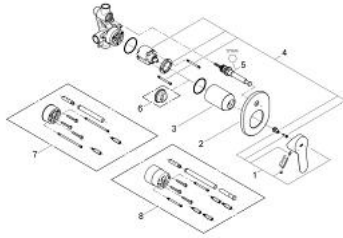

## 29 039 000 BAUEDGE SINGLE-LEVER BATH MIXER

### PRODUCT DESCRIPTION

- Colour: chrome
- concealed installation
- consisting of:
  - set for final installation
  - rough-in set (32 963 000)
  - metal lever
  - GROHE SmoothControl 46 mm ceramic cartridge
  - GROHE LongLife finish
  - adjustable flow rate limiter
  - automatic diverter: bath/shower
  - escutcheon- and shaft-sealing
  - optional temperature limiter

### SPARE PARTS, December 2009 – now

- 1: Lever (Spare part-nr. 46698000)
- 2: Escutcheon (Spare part-nr. 46772000)
- 3: Cap (Spare part-nr. 09038000)
- 4: Cartridge (Spare part-nr. 46048000)
- 5: Diverter (Spare part-nr. 46737000)
- 6: Temperature limiter (Spare part-nr. 46308000)\*
- 7: Extension set (Spare part-nr. 46191000)\*
- 8: Extension set (Spare part-nr. 46343000)\*