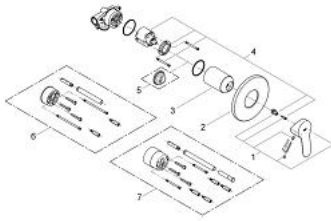

29 040 000 BAUEDGE SINGLE-LEVER SHOWER MIXER

PRODUCT DESCRIPTION

- Colour: chrome
- concealed installation
- consisting of:
 - set for final installation
 - rough-in set (32 962 000)
 - metal lever
 - GROHE SmoothControl 46 mm ceramic cartridge
 - GROHE LongLife finish
 - adjustable flow rate limiter
 - escutcheon- and shaft-sealing
 - optional temperature limiter

29 040 000 BAUEDGE SINGLE-LEVER SHOWER MIXER

SPARE PARTS, December 2009 – now

- 1: Lever (Spare part-nr. 46698000)
- 2: Escutcheon (Spare part-nr. 46773000)
- 3: Cap (Spare part-nr. 09038000)
- 4: Cartridge (Spare part-nr. 46048000)
- 5: Temperature limiter (Spare part-nr. 46308000)*
- 6: Extension set (Spare part-nr. 46191000)*
- 7: Extension set (Spare part-nr. 46343000)*