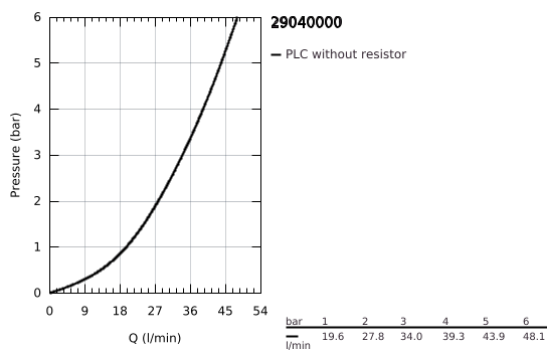

29 040 000 BAUEDGE SINGLE-LEVER SHOWER MIXER

PRODUCT DESCRIPTION

- Colour: chrome
- concealed installation
- consisting of:
 - set for final installation
 - rough-in set (32 962 000)
 - metal lever
 - GROHE SmoothControl 46 mm ceramic cartridge
 - GROHE LongLife finish
 - adjustable flow rate limiter
 - escutcheon- and shaft-sealing
 - optional temperature limiter

29 040 000 BAUEDGE SINGLE-LEVER SHOWER MIXER

SPARE PARTS, December 2009 – now

- 1: Lever (Spare part-nr. 46698000)
- 2: Escutcheon (Spare part-nr. 46773000)
- 3: Cap (Spare part-nr. 09038000)
- 4: Cartridge (Spare part-nr. 46048000)
- 5: Temperature limiter (Spare part-nr. 46308000)*
- 6: Extension set (Spare part-nr. 46191000)*
- 7: Extension set (Spare part-nr. 46343000)*