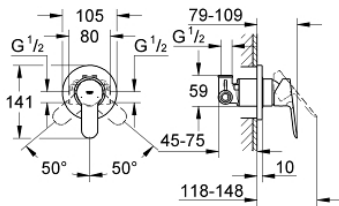

29 040 000 BAUEDGE SINGLE-LEVER SHOWER MIXER

PRODUCT DESCRIPTION

- Colour: chrome
- concealed installation
- consisting of:
 - set for final installation
 - rough-in set (32 962 000)
 - metal lever
 - GROHE SmoothControl 46 mm ceramic cartridge
 - GROHE LongLife finish
 - adjustable flow rate limiter
 - escutcheon- and shaft-sealing
 - optional temperature limiter

29 040 000 BAUEDGE SINGLE-LEVER SHOWER MIXER

SPARE PARTS, December 2009 – now

- 1: Lever (Spare part-nr. 46698000)
- 2: Escutcheon (Spare part-nr. 46773000)
- 3: Cap (Spare part-nr. 09038000)
- 4: Cartridge (Spare part-nr. 46048000)
- 5: Temperature limiter (Spare part-nr. 46308000)*
- 6: Extension set (Spare part-nr. 46191000)*
- 7: Extension set (Spare part-nr. 46343000)*