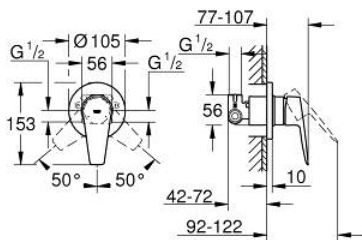

29 040 001 **BAUEDGE SINGLE-LEVER SHOWER MIXER 1/2"**

PRODUCT DESCRIPTION

- Colour: chrome
- concealed installation
- consisting of:
- set for final installation
- rough-in set for wall mounted shower mixer
- GROHE SmoothControl 46 mm ceramic cartridge
- GROHE LongLife finish
- adjustable flow rate limiter
- escutcheon- and shaft-sealing
- optional temperature limiter ref. no. 46 375 000

29 040 001 BAUEDGE SINGLE-LEVER SHOWER MIXER 1/2"

SPARE PARTS, September 2018 – now

- 1: Escutcheon (Spare part-nr. 46773000)
- 2: Cap (Spare part-nr. 09038000)
- 3: Cartridge (Spare part-nr. 46048000)
- 4: Temperature limiter (Spare part-nr. 46308000)*
- 5: Extension set (Spare part-nr. 46191000)*
- 6: Extension set (Spare part-nr. 46343000)*