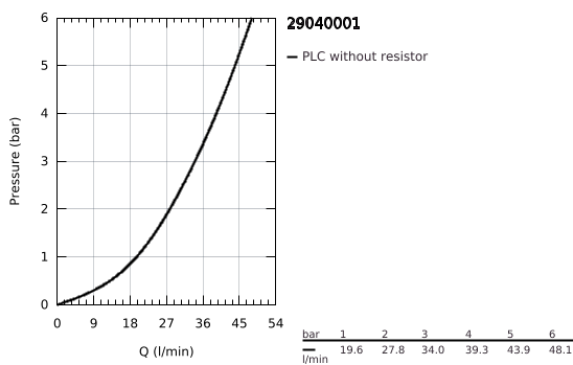

29 040 001 **BAUEDGE SINGLE-LEVER SHOWER MIXER 1/2"**

PRODUCT DESCRIPTION

- Colour: chrome
- concealed installation
- consisting of:
- set for final installation
- rough-in set for wall mounted shower mixer
- GROHE SmoothControl 46 mm ceramic cartridge
- GROHE LongLife finish
- adjustable flow rate limiter
- escutcheon- and shaft-sealing
- optional temperature limiter ref. no. 46 375 000

29 040 001 BAUEDGE SINGLE-LEVER SHOWER MIXER 1/2"

SPARE PARTS, September 2018 – now

- 1: Escutcheon (Spare part-nr. 46773000)
- 2: Cap (Spare part-nr. 09038000)
- 3: Cartridge (Spare part-nr. 46048000)
- 4: Temperature limiter (Spare part-nr. 46308000)*
- 5: Extension set (Spare part-nr. 46191000)*
- 6: Extension set (Spare part-nr. 46343000)*