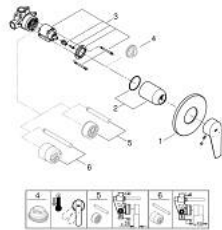

29 040 001 **BAUEDGE SINGLE-LEVER SHOWER MIXER 1/2"**

PRODUCT DESCRIPTION

- Colour: chrome
- concealed installation
- consisting of:
- set for final installation
- rough-in set for wall mounted shower mixer
- GROHE SmoothControl 46 mm ceramic cartridge
- GROHE LongLife finish
- adjustable flow rate limiter
- escutcheon- and shaft-sealing
- optional temperature limiter ref. no. 46 375 000

29 040 001 BAUEDGE SINGLE-LEVER SHOWER MIXER 1/2"

SPARE PARTS, September 2018 – now

- 1: Escutcheon (Spare part-nr. 46773000)
- 2: Cap (Spare part-nr. 09038000)
- 3: Cartridge (Spare part-nr. 46048000)
- 4: Temperature limiter (Spare part-nr. 46308000)*
- 5: Extension set (Spare part-nr. 46191000)*
- 6: Extension set (Spare part-nr. 46343000)*