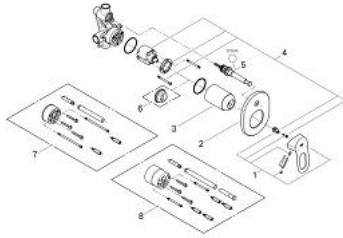

## 29 041 000 BAULOOP SINGLE-LEVER BATH MIXER

### PRODUCT DESCRIPTION

- Colour: chrome
- concealed installation
- consisting of:
  - set for final installation
  - rough-in set (32 963 001)
  - metal lever
  - GROHE SmoothControl 46 mm ceramic cartridge
  - GROHE LongLife finish
  - adjustable flow rate limiter
  - adjustable minimum flow rate approx. 2.5 l/min
  - automatic diverter: bath/shower
  - escutcheon- and shaft-sealing
  - optional temperature limiter ref. no. 46 308

### SPARE PARTS, December 2009 – now

- 1: Lever (Spare part-nr. 46696000)
- 2: Escutcheon (Spare part-nr. 46772000)
- 3: Cap (Spare part-nr. 09038000)
- 4: Cartridge (Spare part-nr. 46048000)
- 5: Diverter (Spare part-nr. 46737000)
- 6: Temperature limiter (Spare part-nr. 46308000)\*
- 7: Extension set (Spare part-nr. 46191000)\*
- 8: Extension set (Spare part-nr. 46343000)\*