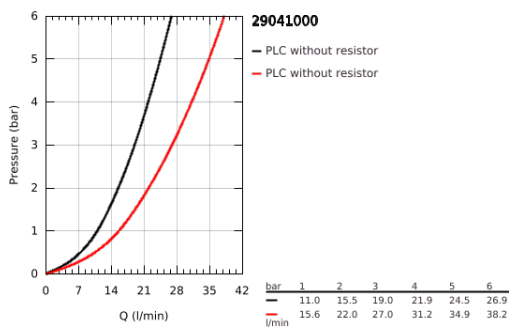

## 29 041 000 BAULOOP SINGLE-LEVER BATH MIXER

### PRODUCT DESCRIPTION

- Colour: chrome
- concealed installation
- consisting of:
  - set for final installation
  - rough-in set (32 963 001)
  - metal lever
  - GROHE SmoothControl 46 mm ceramic cartridge
  - GROHE LongLife finish
  - adjustable flow rate limiter
  - adjustable minimum flow rate approx. 2.5 l/min
  - automatic diverter: bath/shower
  - escutcheon- and shaft-sealing
  - optional temperature limiter ref. no. 46 308