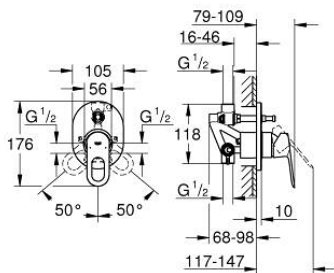

## 29 041 000 BAULOOP SINGLE-LEVER BATH MIXER

### PRODUCT DESCRIPTION

- Colour: chrome
- concealed installation
- consisting of:
  - set for final installation
  - rough-in set (32 963 001)
  - metal lever
  - GROHE SmoothControl 46 mm ceramic cartridge
  - GROHE LongLife finish
  - adjustable flow rate limiter
  - adjustable minimum flow rate approx. 2.5 l/min
  - automatic diverter: bath/shower
  - escutcheon- and shaft-sealing
  - optional temperature limiter ref. no. 46 308