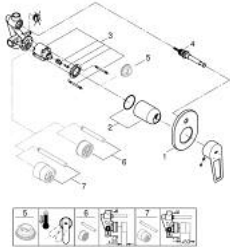

29 041 001 **BAULOOP SINGLE-LEVER BATH MIXER 1/2"**

PRODUCT DESCRIPTION

- Colour: chrome
- concealed installation
- consisting of:
- set for final installation
- rough-in set for wall mounted bath mixer
- GROHE SmoothControl 46 mm ceramic cartridge
- GROHE LongLife finish
- adjustable flow rate limiter
- automatic diverter: bath/shower
- escutcheon- and shaft-sealing
- optional temperature limiter ref. no. 46 375 000

29 041 001 BAULOOP SINGLE-LEVER BATH MIXER 1/2"

SPARE PARTS, September 2018 – now

- 1: Escutcheon (Spare part-nr. 46772000)
- 2: Cap (Spare part-nr. 09038000)
- 3: Cartridge (Spare part-nr. 46048000)
- 4: Diverter (Spare part-nr. 46737000)
- 5: Temperature limiter (Spare part-nr. 46308000)*
- 6: Extension set (Spare part-nr. 46191000)*
- 7: Extension set (Spare part-nr. 46343000)*