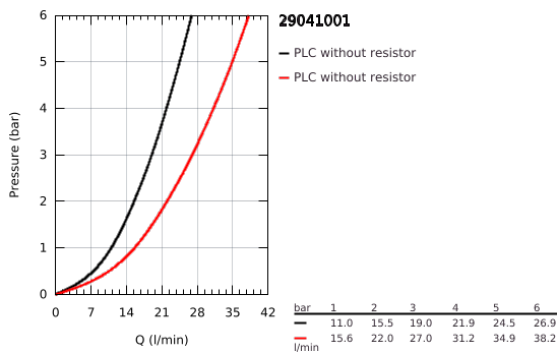

29 041 001 **BAULOOP SINGLE-LEVER BATH MIXER 1/2"**

PRODUCT DESCRIPTION

- Colour: chrome
- concealed installation
- consisting of:
- set for final installation
- rough-in set for wall mounted bath mixer
- GROHE SmoothControl 46 mm ceramic cartridge
- GROHE LongLife finish
- adjustable flow rate limiter
- automatic diverter: bath/shower
- escutcheon- and shaft-sealing
- optional temperature limiter ref. no. 46 375 000

29 041 001 BAULOOP SINGLE-LEVER BATH MIXER 1/2"

SPARE PARTS, September 2018 – now

- 1: Escutcheon (Spare part-nr. 46772000)
- 2: Cap (Spare part-nr. 09038000)
- 3: Cartridge (Spare part-nr. 46048000)
- 4: Diverter (Spare part-nr. 46737000)
- 5: Temperature limiter (Spare part-nr. 46308000)*
- 6: Extension set (Spare part-nr. 46191000)*
- 7: Extension set (Spare part-nr. 46343000)*