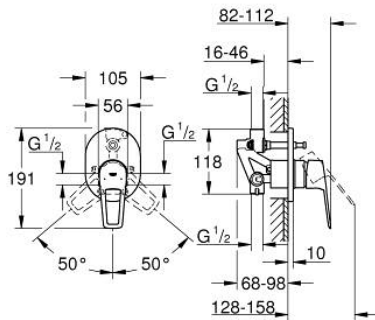

29 041 001 **BAULOOP SINGLE-LEVER BATH MIXER 1/2"**

PRODUCT DESCRIPTION

- Colour: chrome
- concealed installation
- consisting of:
- set for final installation
- rough-in set for wall mounted bath mixer
- GROHE SmoothControl 46 mm ceramic cartridge
- GROHE LongLife finish
- adjustable flow rate limiter
- automatic diverter: bath/shower
- escutcheon- and shaft-sealing
- optional temperature limiter ref. no. 46 375 000

29 041 001 BAULOOP SINGLE-LEVER BATH MIXER 1/2"

SPARE PARTS, September 2018 – now

- 1: Escutcheon (Spare part-nr. 46772000)
- 2: Cap (Spare part-nr. 09038000)
- 3: Cartridge (Spare part-nr. 46048000)
- 4: Diverter (Spare part-nr. 46737000)
- 5: Temperature limiter (Spare part-nr. 46308000)*
- 6: Extension set (Spare part-nr. 46191000)*
- 7: Extension set (Spare part-nr. 46343000)*