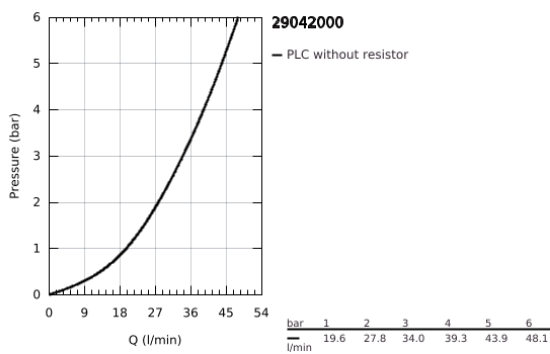

29 042 000 BAULoop SINGLE-LEVER SHOWER MIXER

PRODUCT DESCRIPTION

- Colour: chrome
- concealed installation
- consisting of:
 - set for final installation
 - rough-in set (32 962 001)
 - metal lever
 - GROHE SmoothControl 46 mm ceramic cartridge
 - GROHE LongLife finish
 - adjustable flow rate limiter
 - adjustable minimum flow rate approx. 2.5 l/min
 - escutcheon- and shaft-sealing
 - optional temperature limiter ref. no. 46 308

29 042 000 BAULOOP SINGLE-LEVER SHOWER MIXER

SPARE PARTS, December 2009 – now

- 1: Lever (Spare part-nr. 46696000)
- 2: Escutcheon (Spare part-nr. 46773000)
- 3: Cap (Spare part-nr. 09038000)
- 4: Cartridge (Spare part-nr. 46048000)
- 5: Temperature limiter (Spare part-nr. 46308000)*
- 6: Extension set (Spare part-nr. 46191000)*
- 7: Extension set (Spare part-nr. 46343000)*