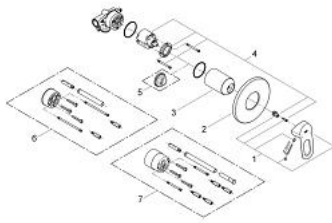

29 042 000 BAULoop SINGLE-LEVER SHOWER MIXER

PRODUCT DESCRIPTION

- Colour: chrome
- concealed installation
- consisting of:
 - set for final installation
 - rough-in set (32 962 001)
 - metal lever
 - GROHE SmoothControl 46 mm ceramic cartridge
 - GROHE LongLife finish
 - adjustable flow rate limiter
 - adjustable minimum flow rate approx. 2.5 l/min
 - escutcheon- and shaft-sealing
 - optional temperature limiter ref. no. 46 308

29 042 000 BAULOOP SINGLE-LEVER SHOWER MIXER

SPARE PARTS, December 2009 – now

- 1: Lever (Spare part-nr. 46696000)
- 2: Escutcheon (Spare part-nr. 46773000)
- 3: Cap (Spare part-nr. 09038000)
- 4: Cartridge (Spare part-nr. 46048000)
- 5: Temperature limiter (Spare part-nr. 46308000)*
- 6: Extension set (Spare part-nr. 46191000)*
- 7: Extension set (Spare part-nr. 46343000)*