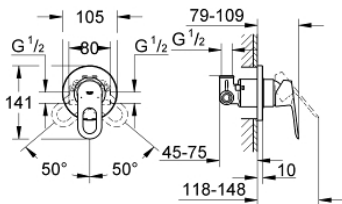

29 042 000 BAULoop SINGLE-LEVER SHOWER MIXER

PRODUCT DESCRIPTION

- Colour: chrome
- concealed installation
- consisting of:
 - set for final installation
 - rough-in set (32 962 001)
 - metal lever
 - GROHE SmoothControl 46 mm ceramic cartridge
 - GROHE LongLife finish
 - adjustable flow rate limiter
 - adjustable minimum flow rate approx. 2.5 l/min
 - escutcheon- and shaft-sealing
 - optional temperature limiter ref. no. 46 308

29 042 000 BAULOOP SINGLE-LEVER SHOWER MIXER

SPARE PARTS, December 2009 – now

- 1: Lever (Spare part-nr. 46696000)
- 2: Escutcheon (Spare part-nr. 46773000)
- 3: Cap (Spare part-nr. 09038000)
- 4: Cartridge (Spare part-nr. 46048000)
- 5: Temperature limiter (Spare part-nr. 46308000)*
- 6: Extension set (Spare part-nr. 46191000)*
- 7: Extension set (Spare part-nr. 46343000)*