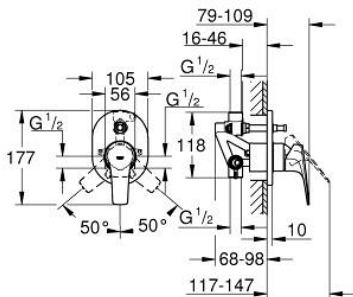

29 045 000 BAUFLOW SINGLE-LEVER BATH MIXER

PRODUCT DESCRIPTION

- Colour: chrome
- concealed installation
- consisting of:
 - set for final installation
 - rough-in set (32 963 001)
 - metal lever
 - GROHE SmoothControl 46 mm ceramic cartridge
 - GROHE LongLife finish
 - adjustable flow rate limiter
 - adjustable minimum flow rate approx. 2.5 l/min
 - automatic diverter: bath/shower
 - escutcheon- and shaft-sealing
 - optional temperature limiter

29 045 000 BAUFLOW SINGLE-LEVER BATH MIXER

SPARE PARTS, December 2009 – now

- 1: Lever (Spare part-nr. 46702000)
- 2: Escutcheon (Spare part-nr. 46772000)
- 3: Cap (Spare part-nr. 09038000)
- 4: Cartridge (Spare part-nr. 46048000)
- 5: Diverter (Spare part-nr. 46737000)
- 6: Temperature limiter (Spare part-nr. 46308000)*
- 7: Extension set (Spare part-nr. 46191000)*
- 8: Extension set (Spare part-nr. 46343000)*