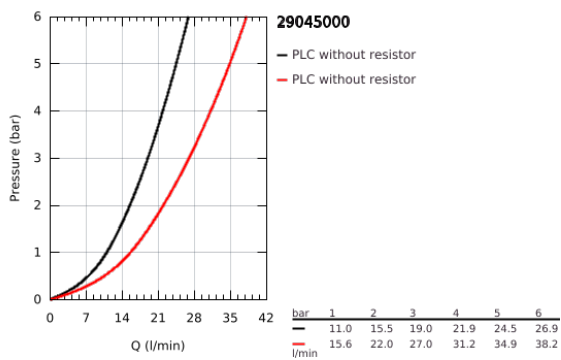

29 045 000 BAUFLOW SINGLE-LEVER BATH MIXER

PRODUCT DESCRIPTION

- Colour: chrome
- concealed installation
- consisting of:
 - set for final installation
 - rough-in set (32 963 001)
 - metal lever
 - GROHE SmoothControl 46 mm ceramic cartridge
 - GROHE LongLife finish
 - adjustable flow rate limiter
 - adjustable minimum flow rate approx. 2.5 l/min
 - automatic diverter: bath/shower
 - escutcheon- and shaft-sealing
 - optional temperature limiter