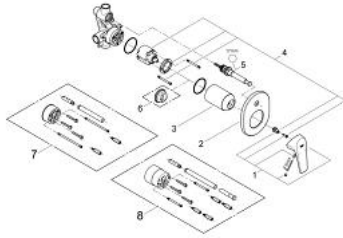

29 045 000 BAUFLOW SINGLE-LEVER BATH MIXER

PRODUCT DESCRIPTION

- Colour: chrome
- concealed installation
- consisting of:
 - set for final installation
 - rough-in set (32 963 001)
 - metal lever
 - GROHE SmoothControl 46 mm ceramic cartridge
 - GROHE LongLife finish
 - adjustable flow rate limiter
 - adjustable minimum flow rate approx. 2.5 l/min
 - automatic diverter: bath/shower
 - escutcheon- and shaft-sealing
 - optional temperature limiter

29 045 000 BAUFLOW SINGLE-LEVER BATH MIXER

SPARE PARTS, December 2009 – now

- 1: Lever (Spare part-nr. 46702000)
- 2: Escutcheon (Spare part-nr. 46772000)
- 3: Cap (Spare part-nr. 09038000)
- 4: Cartridge (Spare part-nr. 46048000)
- 5: Diverter (Spare part-nr. 46737000)
- 6: Temperature limiter (Spare part-nr. 46308000)*
- 7: Extension set (Spare part-nr. 46191000)*
- 8: Extension set (Spare part-nr. 46343000)*