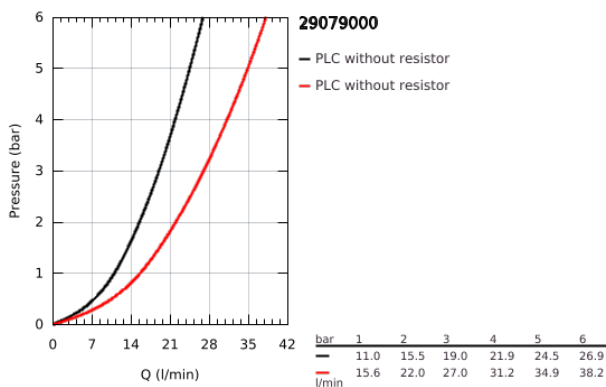

29 079 000 **BAUEDGE SINGLE-LEVER BATH MIXER 1/2"**

PRODUCT DESCRIPTION

- Colour: chrome
- metal lever
- concealed installation
- consisting of:
- set for final installation
- rough-in set (33 963 001)
- GROHE SmoothControl 46 mm ceramic cartridge
- GROHE LongLife finish
- adjustable flow rate limiter
- automatic diverter: bath/shower
- escutcheon- and shaft-sealing
- optional temperature limiter ref. no. 46 308