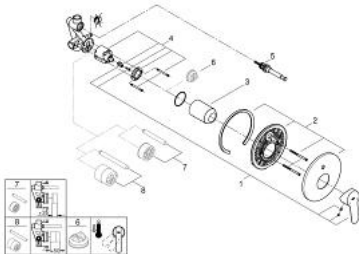

29 079 000 **BAUEDGE SINGLE-LEVER BATH MIXER 1/2"**

PRODUCT DESCRIPTION

- Colour: chrome
- metal lever
- concealed installation
- consisting of:
- set for final installation
- rough-in set (33 963 001)
- GROHE SmoothControl 46 mm ceramic cartridge
- GROHE LongLife finish
- adjustable flow rate limiter
- automatic diverter: bath/shower
- escutcheon- and shaft-sealing
- optional temperature limiter ref. no. 46 308

29 079 000 **BAUEDGE SINGLE-LEVER BATH MIXER 1/2"**

SPARE PARTS, December 2015 – now

- 1: Lever (Spare part-nr. 46698000)
- 2: Escutcheon (Spare part-nr. 46905000)
- 3: Cap (Spare part-nr. 09038000)
- 4: Cartridge (Spare part-nr. 46048000)
- 5: Diverter (Spare part-nr. 46737000)
- 6: Temperature limiter (Spare part-nr. 46375000)*
- 7: Extension set (Spare part-nr. 46191000)*
- 8: Extension set (Spare part-nr. 46343000)*