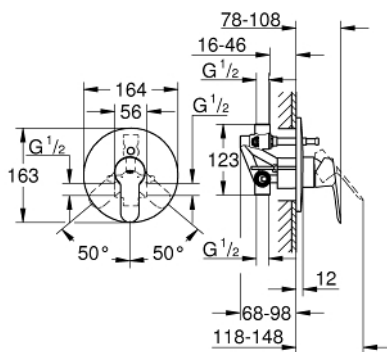

29 079 000 **BAUEDGE SINGLE-LEVER BATH MIXER 1/2"**

PRODUCT DESCRIPTION

- Colour: chrome
- metal lever
- concealed installation
- consisting of:
- set for final installation
- rough-in set (33 963 001)
- GROHE SmoothControl 46 mm ceramic cartridge
- GROHE LongLife finish
- adjustable flow rate limiter
- automatic diverter: bath/shower
- escutcheon- and shaft-sealing
- optional temperature limiter ref. no. 46 308

29 079 000 **BAUEDGE SINGLE-LEVER BATH MIXER 1/2"**

SPARE PARTS, December 2015 – now

- 1: Lever (Spare part-nr. 46698000)
- 2: Escutcheon (Spare part-nr. 46905000)
- 3: Cap (Spare part-nr. 09038000)
- 4: Cartridge (Spare part-nr. 46048000)
- 5: Diverter (Spare part-nr. 46737000)
- 6: Temperature limiter (Spare part-nr. 46375000)*
- 7: Extension set (Spare part-nr. 46191000)*
- 8: Extension set (Spare part-nr. 46343000)*