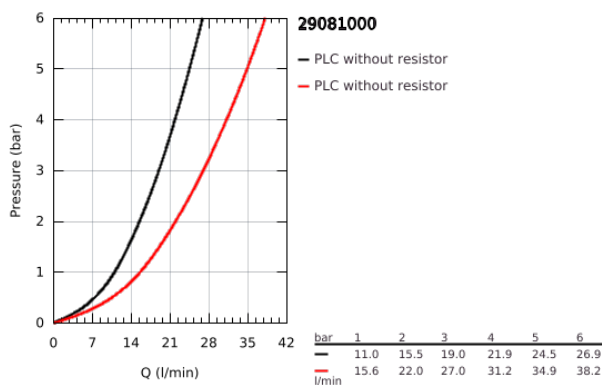

29 081 000 **BAULOOP SINGLE-LEVER BATH MIXER 1/2"**

PRODUCT DESCRIPTION

- Colour: chrome
- concealed installation
- consisting of:
 - set for final installation
 - rough-in set (33 963 001)
 - metal lever
 - GROHE SmoothControl 46 mm ceramic cartridge
 - GROHE LongLife finish
 - adjustable flow rate limiter
 - automatic diverter: bath/shower
 - escutcheon- and shaft-sealing
 - optional temperature limiter ref. no. 46 308