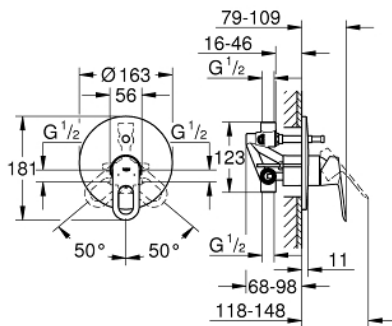

29 081 000 **BAULOOP SINGLE-LEVER BATH MIXER 1/2"**

PRODUCT DESCRIPTION

- Colour: chrome
- concealed installation
- consisting of:
 - set for final installation
 - rough-in set (33 963 001)
 - metal lever
 - GROHE SmoothControl 46 mm ceramic cartridge
 - GROHE LongLife finish
 - adjustable flow rate limiter
 - automatic diverter: bath/shower
 - escutcheon- and shaft-sealing
 - optional temperature limiter ref. no. 46 308

29 081 000 **BAULOOP SINGLE-LEVER BATH MIXER 1/2"**

SPARE PARTS, December 2015 – now

- 1: Lever (Spare part-nr. 46696000)
- 2: Escutcheon (Spare part-nr. 46905000)
- 3: Cap (Spare part-nr. 09038000)
- 4: Cartridge (Spare part-nr. 46048000)
- 5: Diverter (Spare part-nr. 46737000)
- 6: Temperature limiter (Spare part-nr. 46375000)*
- 7: Extension set (Spare part-nr. 46191000)*
- 8: Extension set (Spare part-nr. 46343000)*