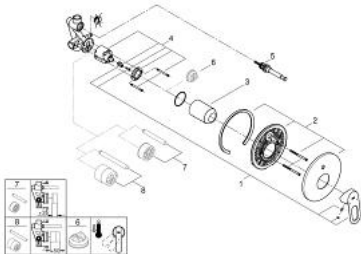

29 081 000 **BAULOOP SINGLE-LEVER BATH MIXER 1/2"**

PRODUCT DESCRIPTION

- Colour: chrome
- concealed installation
- consisting of:
 - set for final installation
 - rough-in set (33 963 001)
 - metal lever
 - GROHE SmoothControl 46 mm ceramic cartridge
 - GROHE LongLife finish
 - adjustable flow rate limiter
 - automatic diverter: bath/shower
 - escutcheon- and shaft-sealing
 - optional temperature limiter ref. no. 46 308

29 081 000 **BAULOOP SINGLE-LEVER BATH MIXER 1/2"**

SPARE PARTS, December 2015 – now

- 1: Lever (Spare part-nr. 46696000)
- 2: Escutcheon (Spare part-nr. 46905000)
- 3: Cap (Spare part-nr. 09038000)
- 4: Cartridge (Spare part-nr. 46048000)
- 5: Diverter (Spare part-nr. 46737000)
- 6: Temperature limiter (Spare part-nr. 46375000)*
- 7: Extension set (Spare part-nr. 46191000)*
- 8: Extension set (Spare part-nr. 46343000)*